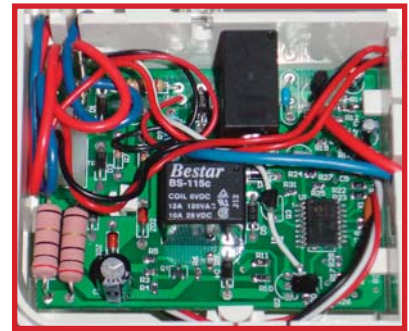

## City of New York approved

Edge-lit LED exit signs offer precise engineering for architectural excellence to truly enhance interior spaces.

Optional self-diagnostic/self-test feature offers the ultimate in worry-free maintenance and reliability.

## Recessed mount

## FEATURES

Compact, low-profile design

Energy consumption of less than 3 watts for AC only and less than 5 watts for battery backup units

Emergency backup model (EM) is completely self-contained

Infield installable directional indicators