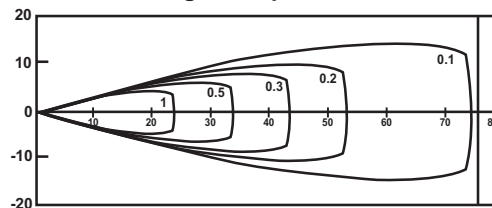

emergency LIGHTING

NEW!

FEATURES

- Completely self-contained
- Compact, flush mount design
- Mounting bar hangers included
- Push-to-test switch
- 6-Volt, lead, maintenance-free battery
- Environmentally-coated, solid state charger
- Automatic, low voltage disconnect (LVD)
- Universal transformer for 120 or 277 VAC
- Adjustable aiming angle
- Charge rate/power on LED indicator light

DIMENSIONS

Photometrics
6-volt, 8 watt halogen lamp

Ordering Information

Catalog Model #	Emergency Operation	Voltage Input	Lamp Wattage	Battery Voltage	Trim Color Options
EMRL-1	90 Min+	120V/277V	8W Bi-Pin Halogen	6V	W-White B-Black