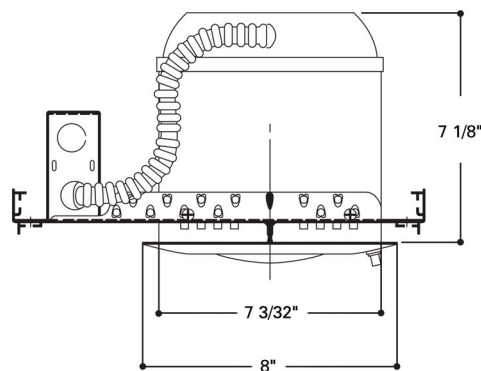

emergency LIGHTING

NEW!

FEATURES

- Completely self-contained
- Compact, flush mount design
- Mounting bar hangers included
- Push-to-test switch
- 6-Volt, lead, maintenance-free battery
- Environmentally-coated, solid state charger
- Automatic, low voltage disconnect (LVD)
- Universal transformer for 120 or 277 VAC
- Adjustable aiming angle
- Charge rate/power on LED indicator light

DIMENSIONS

Photometrics
6-volt, 8 watt halogen lamp

Ordering Information

Catalog Model #	Emergency Operation	Voltage Input	Lamp Wattage	Battery Voltage	Trim Color Options
EMRL-1	90 Min+	120V/277V	8W Bi-Pin Halogen	6V	W-White B-Black