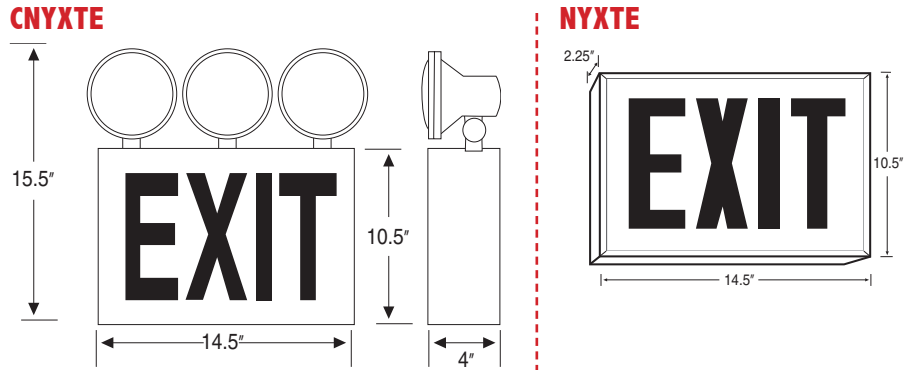

# exit LIGHTING

City of New York approved LED exit signs are efficient and easy to install. Available in battery backup and AC only models. Units are also available with emergency lighting heads for combination exit/emergency lighting capability.

## FEATURES

- Universal 120/277 VAC transformer
- AC only or self-powered models
- Universal K/O chevrons
- Long life energy-saving LED technology
- Rugged 20-gauge steel construction

## DIMENSIONS