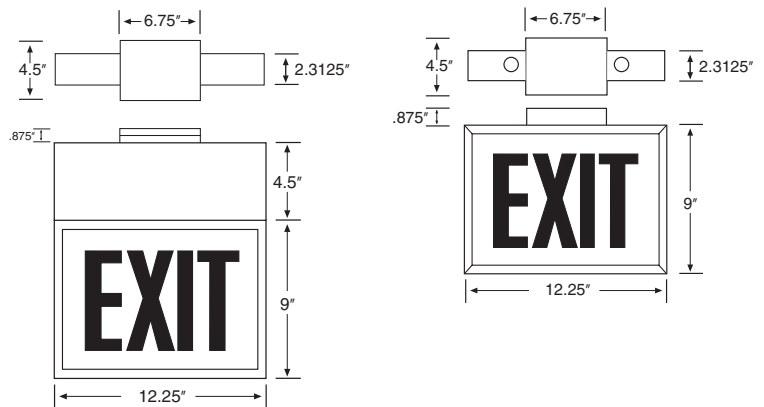

exit LIGHTING

City of Chicago approved exit and emergency signage available in either AC-only or battery backup models.

CA

CXPU

FEATURES

- Chicago-approved emergency lighting
- Durable steel housing
- Universal mounting canopy included
- Long-life Ni-Cad battery

DIMENSIONS

Ordering Information

Catalog Model #	Number of faces	Letter Color	Housing Color	Directional Arrows	Input Voltage
CA (AC only)	1 -Single face	Red	White	NA -No arrows	CA -120V
CXPU (Battery Backup)	2 -Double face			DA -Double arrows RA -Right arrow LA -Left arrow	CXPU -120/277V
CAEGO (Glass only for double face; order separately)	--	Red	--	NA -No arrows DA -Double arrows RA -Right arrow LA -Left arrow	--