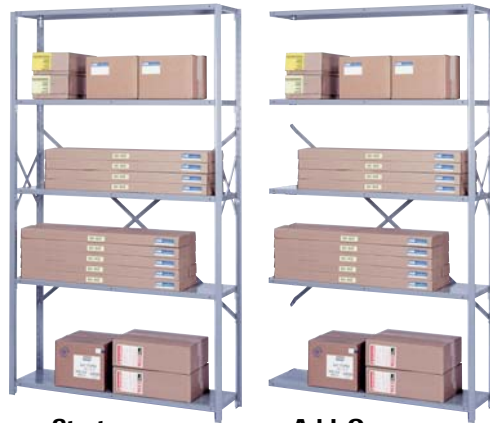

8000 Series 42" & 48" Wide Shelving

Wider for Greater Storage Flexibility

- Greater lateral clearance yields more shelf space for long, unwieldy items and offers more flexibility for storing packaged stock.
- Both 42" and 48" wide sections integrate with comparable 36" wide 8000 series units, and with each other.
- Features Lyon T-Post Uprights and "Box W" shelf design (see page 3 for more details).

FIVE SHELF, OPEN

Starter

Add-On

FIVE SHELF, CLOSED

Starter

Add-On

T-Post Uprights

Patented design, formed of tough, durable hot-rolled steel affords easy shelf adjustments on 1/2" centers using Lyon shelf clips.

COLOR INFORMATION, choose from the following

in stock	Dove Gray Add Prefix DD to Cat. No.	in stock	Putty Add Prefix PP to Cat. No.	Wedgewood Blue Add Prefix BB to Cat. No.
-----------------	---	-----------------	---	--

*NOTE: Maximum load capacity: 8000 lbs. per section.