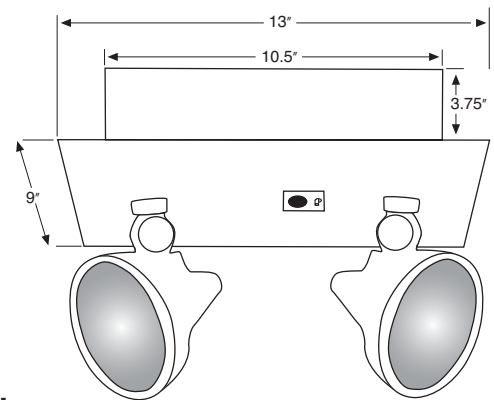

emergency LIGHTING

Recessed emergency lighting unit mounts flush with ceiling for a concealed, unobtrusive look.

R-7

FEATURES

- Completely self-contained
- Compact, flush mount design
- Mounting bar hangers included
- Large battery for remote capability standard
- Push-to-test switch
- 6-Volt, sealed lead acid, maintenance-free battery
- Environmentally-coated, solid state charger
- Automatic, low voltage disconnect (LVD)
- Universal transformer for 120 or 277 VAC
- Injection-molded, V-0 flame retardant, high-impact thermoplastic lighting heads
- Charge rate/power on LED indicator light

DIMENSIONS

Ordering Information

Catalog Model #	Emergency Operation	Voltage Input	Lamp Wattage	Battery Voltage	Remote Capable
R-7	90 Min	120V/277V	2x5.4W	6V	Yes