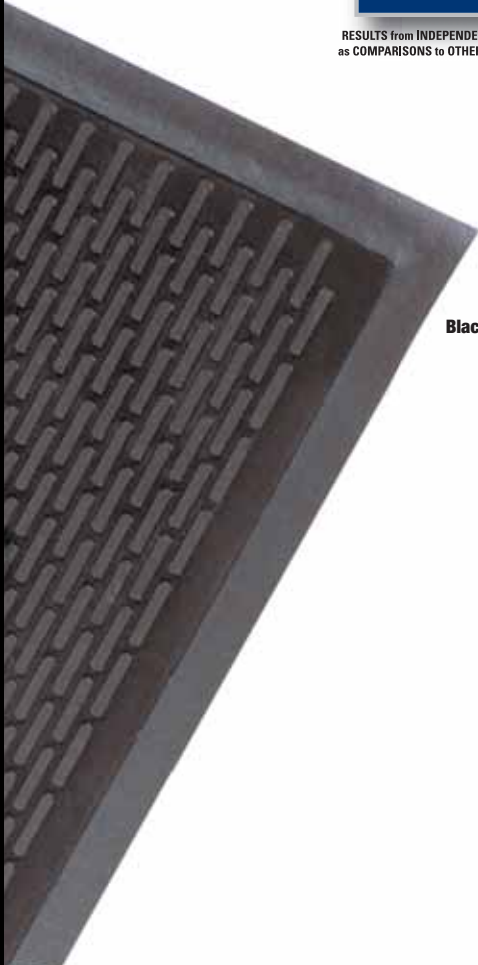

Black

SOIL GUARD®	#340	#350 w/Grit
Stock Sizes	3' x 5'	3' x 5'
Weight (lbs.)	11	11

Shipping Location: Superior Manufacturing Group - Chicago, IL 60638