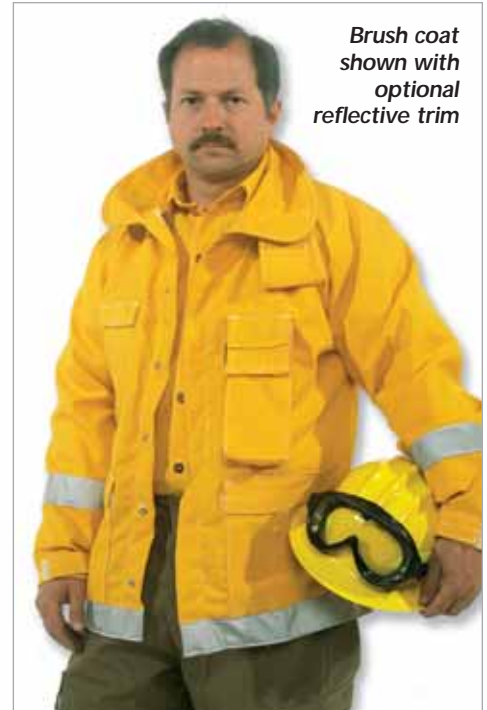

Crew Boss™ Brush Gear

Brush pants

Brush shirt

Brush pants

Brush coat shown with optional reflective trim

Crew Boss™ Brush Shirts

- ▶ 3" standup collar with throat strap
- ▶ Nickel plated snap front closures or optional zipper
- ▶ Extra long 30" shirt tails
- ▶ Hook & loop cuff closure
- ▶ Full cut shoulders and shirt body
- ▶ 2 large breast pockets with hook & loop closures
- ▶ NFPA Compliant

AJ144	6 oz. Nomex® Yellow	\$122.95
BH010	9 oz. Indura Ultra Yellow	\$99.95

Crew Boss™ Brush Coats

- ▶ Turnout Style Collar with self-storing throat strap
- ▶ 9" Radio pocket
- ▶ Two large hip pockets
- ▶ Adjustable hook & loop cuff closure
- ▶ Large breast pocket with flap closure
- ▶ Leather tabs for optional flannel liner
- ▶ Fully concealed nickel snap front closure or optional zipper
- ▶ NFPA Compliant

Crew Boss™ Brush Pants

- ▶ 2" elastic waist band and oversized belt loops
- ▶ 2 large rear pockets with hook & loop flap closure
- ▶ Hook & loop ankle strap
- ▶ Oversized, extra deep slash pockets
- ▶ Extra large bellows pockets with flap closure
- ▶ Self-locking brass zipper fly
- ▶ Strong Nomex® thread throughout