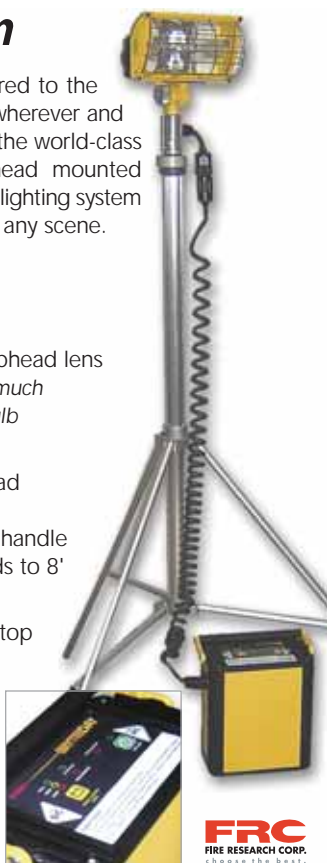

Specifications:

- Dimensions: 22"x14"x9"
- Extended height: 88" from ground level with head at 90°
- Total weight: 54 lbs.
- Power cord length for battery charging: 6'
- Input power requirements 115/230 VAC, 50-60 hz .98 amps RMS
- LED type: 1 watt luxeon (16x)
- Total lumens output: 1260 lumens
- Burn time: 9 hrs. peak light output, 17+ hrs visible light
- Output voltage: 12VDC marine cigarette plug (x2)
- Battery type: Seal lead acid, IATA approved
- Battery charge time: 6 hrs.

BG156 Remote Area Lighting System (R.A.L.S.) $984.95

Brytte Day Portable Scene Lighting System

Lighting that is no longer tethered to the apparatus. Just grab it and go wherever and whenever you need it. Utilizing the world-class Optimum high-intensity lamphead mounted on a rugged tripod, this portable lighting system provides the brightest beam on any scene.

Lamphead

1. 150w HID (High Intensity Discharge) bulb*
   - Wire guard protects the lamphead lens
2. 150w HID bulb will produce as much light as a 650w quartz halogen bulb

Tripod

- Air brake lowers the lamphead and pole slowly
- Twist lock has no protruding handle
- Folded less than 50", extends to 8'

Battery/Charger Unit

- On/Off button is located on top of battery charger, operating LED indicators, easy-to-follow directions
- Can be used while charging
- 2 hrs. of use per charge
- Over-current & over-temperature protection

FRC
FIRE RESEARCH CORP.
choose the best.

BE063	Brytte Day Lighting System, 70w	$2,997.95
BE064	Brytte Day Lighting System, 150w	$3,397.95
BE065	Optimum Tripod Truck Mount Bracket	$171.95