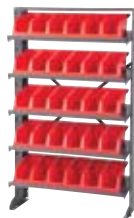

Shelf Rack 12" D x 36" W x 60" H

Bin Dimensions (Inches)

Model No.	Description	Bin Model No.	L	W	H	Bin Qty.
APR5DR	10 Shelf Pick Rack w/ System Bins	30312RED	33	12	5	10
APR5DB	10 Shelf Pick Rack w/ System Bins	30312BLUE	33	12	5	10
APR5DY	10 Shelf Pick Rack w/ System Bins	30312YELLOW	33	12	5	10
APR5DG	10 Shelf Pick Rack w/ System Bins	30312GREEN	33	12	5	10

features

accessories

Angled shelves keep parts at front of bin

APRDMOBILE Mobile Kit
For double-sided Pick Rack

Single-Sided Pick Rack

- Model No. APRS130Y
- Holds up to 96 Shelf Bins on 8 shelves
- Maximum 400 lb. weight capacity

Double-Sided Pick Rack & Mobile Kit

- Model No. APRD120Y
- Creates a mobile, double-sided pick rack with APRDMOBILE
- Maximum 500 lb. weight capacity
- Holds up to 192 Shelf Bins

Bench Pick Rack

- Model No. APRBENCH
- 12" D x 36 3/4" W x 25" H
- Holds up to 24 Shelf Bins or (3) 30312 System Bins

Single-Sided Bin Rack

- Model No. APR5SR
- 12" D x 36 3/4" W x 60 1/4" H
- Five angled shelves keep parts at front of System Bins for easy access; includes (5) 30312 System Bins

Double-Sided Bin Rack

- Model No. APR5DR
- 24" D x 36 3/4" W x 60 1/4" H
- Ten angled shelves (five per side) provide convenient, high-density storage; includes (10) 30312 System Bins