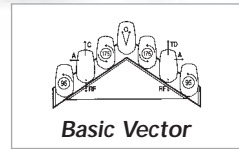

Vector™ Lightbar

The Vector™ Shape Provides You With All-Side Warning

The ultra-modular Vector™ light system features a patented V-shape for superior warning effectiveness at crucial 45° and 90° angles. This shape directs more warning light to the front, sides and rear for added protection at intersections. The Vector™ light system consists of seven modular pods which are shaped to significantly improve light transmission and reduce dome angles that reflect light on conventional lightbars. The unique, modular design is flexible enough to enable you to design a light system to meet your specific needs. *Ship. wt. 60 lbs.*

48" Vector™

2-year warranty

Basic Vector™ Comes with (2) 95 FPM and (2) 175 FPM rotators, (1) oscillating light, (2) rear flashing lights, (1) takedown light, (1) California steady burn light & alley lights.

Specify each pod dome color & vehicle mount

AF476 48" Basic Vector™ Lightbar $884.95

Vector™

Great for professional vehicles

3-Pod Mini-Lightbar

Get the Performance & Aerodynamic Styling of the Popular Vector™ Lightbar

Get crucial side warning power at intersections with the latest style in mini-lightbar warning. Each pod uses a 55-watt halogen bulb and a rotator with the center pod rotating at 175 FPM and the 2 outer pods each rotate at 95 FPM for a combined total of 365 brilliant flashes per minute. Includes permanent mounting hardware and 12V direct-wire hookup. Available with your choice of each individual pod color. For greater versatility, get the magnetic mount with car lighter plug. *Includes 90 lb. magnet, two aluminum mounting legs and 12V DC cord. Ship. wt. 14 lbs.*

Specify dome colors

AJ035 Vector™ 3-Pod Mini-Lightbar $427.95
AJ036 Vector™ 3-Pod Mini-Lightbar with Magnetic Mount $561.95