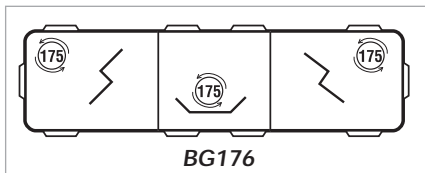

Specify hook or permanent mount. For hook mount - specify vehicle model and year
Specify color: Amber, blue, red, or clear

Cat#	Description	Includes	Price
BG176	48" StreetHawk® Light Bar	3 - 175 fpm Rotators, 2 - Cascade Mirrors, 1 - Blocking Mirror	$724.95
BG177	48" StreetHawk® Light Bar	4 - 95 fpm Rotators, 2 - Diagonal Mirrors, 2 - Takedown Lights 2 - Rear Flashing Lights, 2 - Alley Lights	$879.95