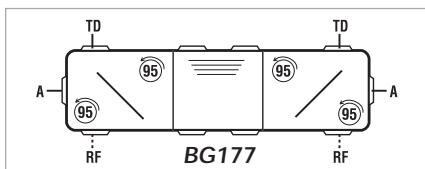

Get crucial side warning power at intersections with the latest style in mini-lightbar warning. Each pod uses a 55-watt halogen bulb and a rotator with the center pod rotating at 175 FPM and the 2 outer pods each rotate at 95 FPM for a combined total of 365 brilliant flashes per minute. Includes permanent mounting hardware and 12V direct-wire hookup. Available with your choice of each individual pod color. For greater versatility, get the magnetic mount with car lighter plug. *Includes 90 lb. magnet, two aluminum mounting legs and 12V DC cord. Ship. wt. 14 lbs.*

Specify dome colors

AJ035 Vector™ 3-Pod Mini-Lightbar \$427.95
 AJ036 Vector™ 3-Pod Mini-Lightbar with Magnetic Mount \$561.95

Shown with Magnetic Mount

StreetHawk®

- ▶ Wide variety of dual-level warning
- ▶ Extremely bright 55W halogen rotators and takedown lights
- ▶ True 360° of unobstructed warning power
- ▶ Vehicle hook kits included
- ▶ All-Light StreetHawk models available in 35", 48", and 65" lengths
- ▶ StreetHawk models available in 40", 48", and 52" lengths
- ▶ Dome colors are available in amber, blue, clear, and red

NEW

Specify hook or permanent mount. For hook mount - specify vehicle model and year
 Specify color: Amber, blue, red, or clear

Cat#	Description	Includes	Price
BG176	48" StreetHawk® Light Bar	3 - 175 fpm Rotators, 2 - Cascade Mirrors, 1 - Blocking Mirror	\$724.95
BG177	48" StreetHawk® Light Bar	4 - 95 fpm Rotators, 2 - Diagonal Mirrors, 2 - Takedown Lights 2 - Rear Flashing Lights, 2 - Alley Lights	\$879.95