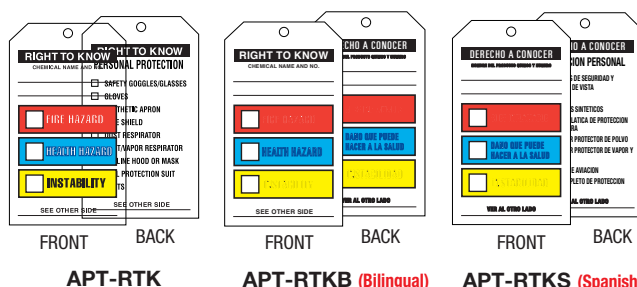

ACCIDENT PREVENTION TAGS

LOCKOUT TAGS

LTAGs are printed on write-on, tear-resistant vinyl. Tag size is 3 1/4" x 5 5/8" with a 3/8" I.D. grommet, strength tested to a 50 lb. pull test. Packaged in lots of 25.

APT-207
Specify back

B1
(BACK)

B2
(BACK)

APT-402

APT-502

RTK TAGS

APT-RTK

APT-RTKB (Bilingual)

APT-RTKS (Spanish)

Write-on, tear-resistant vinyl tags are 3 1/4" x 5 5/8", furnished with nylon ties. Sold in packs of 10.

SCAFFOLD TAGS

EXPANDED

DOUBLE-SIDED TAGS 3" x 6"

APT-406

APT-407

APT-418

SELF-LOCKING LOOP TAGS

Our self-locking loop tags are constructed of write-on, tear-resistant vinyl. The long tab loops over a pipe, switch, or handle, and fastens as it conveniently threads through itself. The loop accommodates pipes with diameters up to 1 1/2" O.D. Tags measure 3 1/4" x 5 1/4", printed on one side only. Sold in packs of 25.