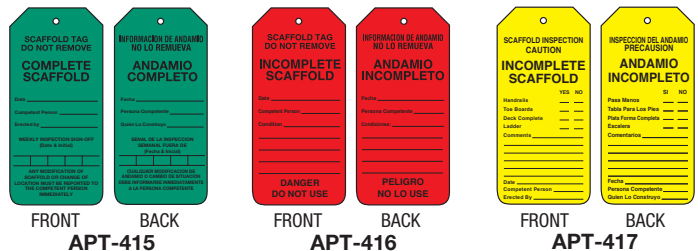

BILINGUAL TAGS 4" x 8 1/2"

APT-415

APT-416

APT-417