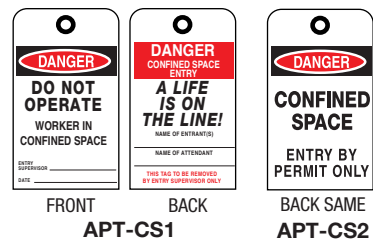

ACCIDENT PREVENTION TAGS

LOCKOUT TAGS

LTAGs are printed on write-on, tear-resistant vinyl. Tag size is 3 1/4" x 5 5/8" with a 3/8" I.D. grommet, strength tested to a 50 lb. pull test. Packaged in lots of 25.

1-SIDED TAGS 3" x 6" (blank back)

APT-412

APT-413

BILINGUAL TAGS 4" x 8 1/2"

APT-415

APT-416

APT-417

CONFINED SPACE TAGS

3" x 6" Confined Space Tags come furnished with 3/8" I.D. grommets.

APT-CS1

APT-CS2

AED TAGS

APT-AED
(back same)

3" x 6" AED Test Record Tag is printed on write-on, tear-resistant vinyl. Supplied with nylon self-fastening ties. Packaged in lots of 25 tags. **SEE PAGE 9 FOR OTHER AED PRODUCTS.**

SELF-LOCKING LOOP TAGS

Our self-locking loop tags are constructed of write-on, tear-resistant vinyl. The long tab loops over a pipe, switch, or handle, and fastens as it conveniently threads through itself. The loop accommodates pipes with diameters up to 1 1/2" O.D. Tags measure 3 1/4" x 5 1/4", printed on one side only. Sold in packs of 25.