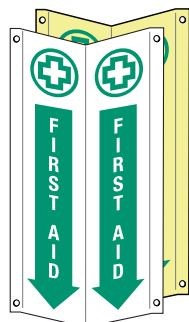

FIRST AID

SIGNS & LABELS

7L3242
10" x 14"
V - PL ONLY

15Y6055
4" x 4"
V ONLY
7" x 7"
V - PL ONLY

16G2420
7" x 17"
V - PL - A

EMERGENCY PHONE NUMBERS

EMERGENCY NUMBERS

DOCTOR _____
HOSPITAL _____
AMBULANCE _____
FIRE _____
POLICE _____

7J3185
8" x 10"
V - PL ONLY

IN CASE OF AN EMERGENCY

DIAL _____

7J3186
8" x 10"
V - PL ONLY

EMG-911
1" x 3.5"
V ONLY

2-DIMENSIONAL SIGNS

NEW

Our new 2-D First Aid Signs are double-sided, with a 4" x 18" sign face. Standard signs are .030 plastic. Glow signs are .030 plastic with self-adhesive GLOW BRITE® laminate. (See page 20 for details on glow material).

FA-FAF-418
GLFAF-418
(Glow)

FA-ESF-418
GLESF-418
(Glow)

FA-EWF-418
GLEWF-418
(Glow)

FA-EWESF-418
GLEWESF-418
(Glow)

3-DIMENSIONAL SIGNS

NEW

Our new 3-D First Aid Signs provide maximum visibility for first aid equipment and supplies. Tall signs below have a 4" x 18" face. Compact signs to the right have a 7" x 10" face. Standard signs are .060 plastic. Glow signs are .060 plastic with self-adhesive GLOW BRITE® laminate. (See page 20 for details on glow material).