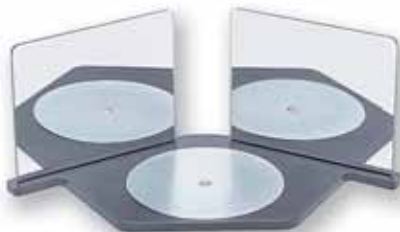

## The Darley® Tear Drop

This aerodynamic light is the ideal choice for unmarked cars or the volunteer. Excellent workmanship and the quiet, dependable operation of the unit make it a very special value. The gear drive rotates the highly polished reflector to produce approximately 90 flashes per minute from the 50 CP bulb (available in standard or halogen bulb). Magnetic base has 51 lbs. pull. Exclusive on this light is a slotted bracket for semi-permanent mounting. Comes complete with 10' cigarette lighter plug-in cord. Measures 4<sup>5</sup>/<sub>8</sub>" H x 5<sup>3</sup>/<sub>8</sub>" W x 6<sup>3</sup>/<sub>4</sub>" L. *Ship. wt. 3 lbs.*

## Darley® Low Profile Dash Light

Its low profile design allows it to fit under sloping windshields with minimum obstruction and maximum visibility for those that need to see it. Features a wide-angle reflector for longer flash duration and brighter impulse from its 50-watt halogen light. 90 flashes per minute. Measures 7<sup>7</sup>/<sub>8</sub>" D x 3<sup>1</sup>/<sub>2</sub>" H. *Ship. wt. 3 lbs.*

### Triple Your Power!

The Tri-Flector will triple the warning power of most dash lights with two polished acrylic mirrors. Sturdy ABS plastic base has metal plate to accommodate magnetic mounts. Purchase includes Velcro® hook and loop fasteners for easy installation. *Ship. wt. 1 lb.*