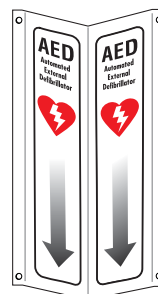

16GB6303
7" x 17"
Vinyl, Plastic, Aluminum

16GB6303 (Bilingual)
12" x 15"
Vinyl or Plastic

NEW AED SIGNAGE

Our **NEW** AED signs, tags and labels allow for quick identification and location of critical emergency equipment. When seconds count, highly visible labels and signs point the way to life-saving equipment. Our AED Test Record Tags assure proper maintenance of crucial devices.

SIGNS

Available in vinyl (V) or .060 plastic (P).

AED01-710
7" x 10"
V - PL ONLY

AED02-912
9" x 12"
V - PL ONLY

AED03-912
9" x 12"
V - PL ONLY

AED04-418
4" x 18"
V - PL ONLY

AED01F-912
9" x 12" face
PL ONLY

AED03F-912
9" x 12" face
PL ONLY

AED03F-418
4" x 18" face
PL ONLY

3-DIMENSIONAL SIGNS

3-D signs have a 1" flange with mounting holes and come supplied with tape. Available in .060 plastic (P).

AED05-710-3D
7" x 10" each face
PL ONLY

AED06-912-3D
9" x 12" each face
PL ONLY

AED07-912-3D
9" x 12" each face
PL ONLY

AED04-418-3D
4" x 18" each face
PL ONLY

TAGS

APT-AED
(back same)

3" x 6" AED Test Record Tag is printed on write-on, tear-resistant vinyl. Supplied with nylon self-fastening ties. Packaged in lots of 25 tags.