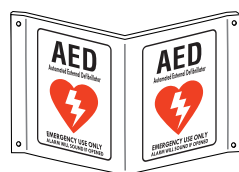

16GB6303
7" x 17"
Vinyl, Plastic, Aluminum

16GB6303 (Bilingual)
12" x 15"
Vinyl or Plastic

NEW AED SIGNAGE

Our **NEW** AED signs, tags and labels allow for quick identification and location of critical emergency equipment. When seconds count, highly visible labels and signs point the way to life-saving equipment. Our AED Test Record Tags assure proper maintenance of crucial devices.

AED03F-912
9" x 12" face
PL ONLY

AED03F-418
4" x 18" face
PL ONLY

3-DIMENSIONAL SIGNS

3-D signs have a 1" flange with mounting holes and come supplied with tape. Available in .060 plastic (P).

AED05-710-3D
7" x 10" each face
PL ONLY