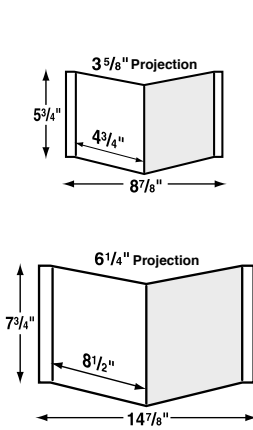

16GB6303

16GB6310

16GB6272

16GB6285

16GB6290

16GB6305

STAND-OUTS

Our Stand-Out signs are constructed of sturdy .125 acrylic and project from the wall to allow full 180° visibility. Available in colors and sizes as shown. See diagrams for specifications.