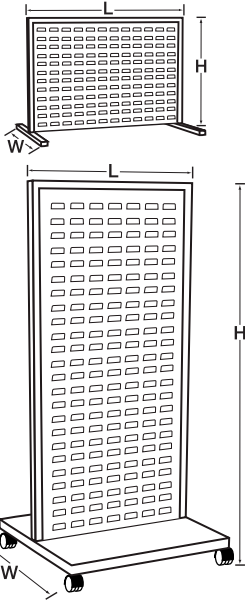

### Wall Unit

- Accommodates multiple sizes of AkroBins

### 30536 Wall Unit

- Free up valuable workspace
- Can be rearranged as needed
- Use alone or side-by-side with additional wall mount units
- Wt. capacity 50 lbs.

### 98536 Bench Unit

- Easily moved from one space to another
- Two-piece base allows placement against or away from wall
- Can be assembled **single-** or **double-sided**
- Wt. capacity 50 lbs. (single) 100 lbs. (double)