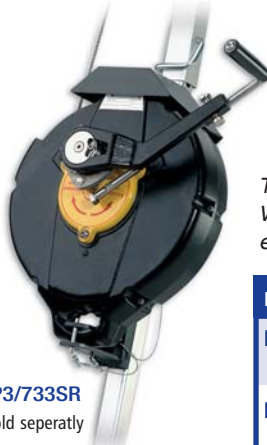

### Features/Benefits

- Easy to activate retrieval mode-one step activates winch process to save precious time
- 4.5:1 gear ratio-manageable 8 metres per minute retrieval speed

Part No	Lifeline Type	Length	Weight
<b>Regular housing</b>			
<b>FP2/415SR</b>	3/16" (5 mm) stainless cable with swivel load indicating snap hook	50ft (15m)	22lbs (10kgs)
<b>FP2/415KR</b>	1/4" (6 mm) Dyneema cable with swivel load indicating snap hook	50ft (15m)	22lbs (10kgs)
<b>Large housing</b>			
<b>FP3/425SR</b>	3/16" (5 mm) stainless cable with swivel load indicating snap hook	82ft (25m)	36.3lbs (16.5kgs)
<b>FP3/433SR</b>	3/16" (5 mm) stainless cable with swivel load indicating snap hook	110ft (33m)	37lbs (17kgs)

## PERSONNEL WINCHES

FP2/715SR

\* Bracket sold separately

FP3/733SR

\* Bracket sold separately

FP4/700R

\* Bracket included

The same robust durability and strength of North's 3-way SRL's is found in the Personnel Winch. It can handle a variety of tasks including material handling, confined space entry/egress and rescue work. Swivel snap hook equipped.