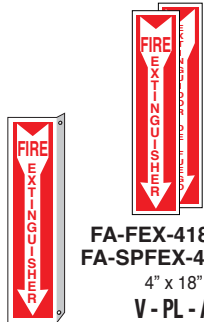

# FIRE ALERT

**FA-FEX-912 (Eng)**  
**FA-SPFEX-912 (Sp)**  
9" x 12"  
V-PL - A

**FA-FEXF-912 (Eng)**  
**FA-SPFEXF-912 (Sp)**  
9" x 12" face - 2 sided  
PL - A ONLY

**FA-FAL-912 (Eng)**  
**FA-SPFAL-912 (Sp)**  
9" x 12"  
V-PL - A

**FA-FALF-912 (Eng)**  
**FA-SPFALF-912 (Sp)**  
9" x 12" face - 2 sided  
PL - A ONLY

**FA-FH-912 (Eng)**  
**FA-SPFH-912 (Sp)**  
9" x 12"  
V-PL - A

**FA-FHF-912 (Eng)**  
**FA-SPFHF-912 (Sp)**  
9" x 12" face - 2 sided  
PL - A ONLY

**FA-FEX1224**  
12" x 24" wrap around column markers  
V ONLY

**FBL-912**  
9" x 12"  
V-PL - A

**FA-SPBFEX-912**  
9" x 12"  
V-PL - A

**FA-SPBFA-912**  
9" x 12"  
V-PL - A

**Directional Arrow fits 9" x 12" size signs**

**FA-FDAR-4**  
4" diameter  
V ONLY

**FA-FEXINS-710 (Eng)**  
**FA-SPFEXINS-710 (Sp)**  
7" x 10", Vinyl & Plastic ONLY

**FA-FEX-418 (Eng)**  
**FA-SPFEX-418 (Sp)**  
4" x 18"  
V-PL - A

**FA-FAL-418 (Eng)**  
**FA-SPFAL-418 (Sp)**  
4" x 18"  
V-PL - A