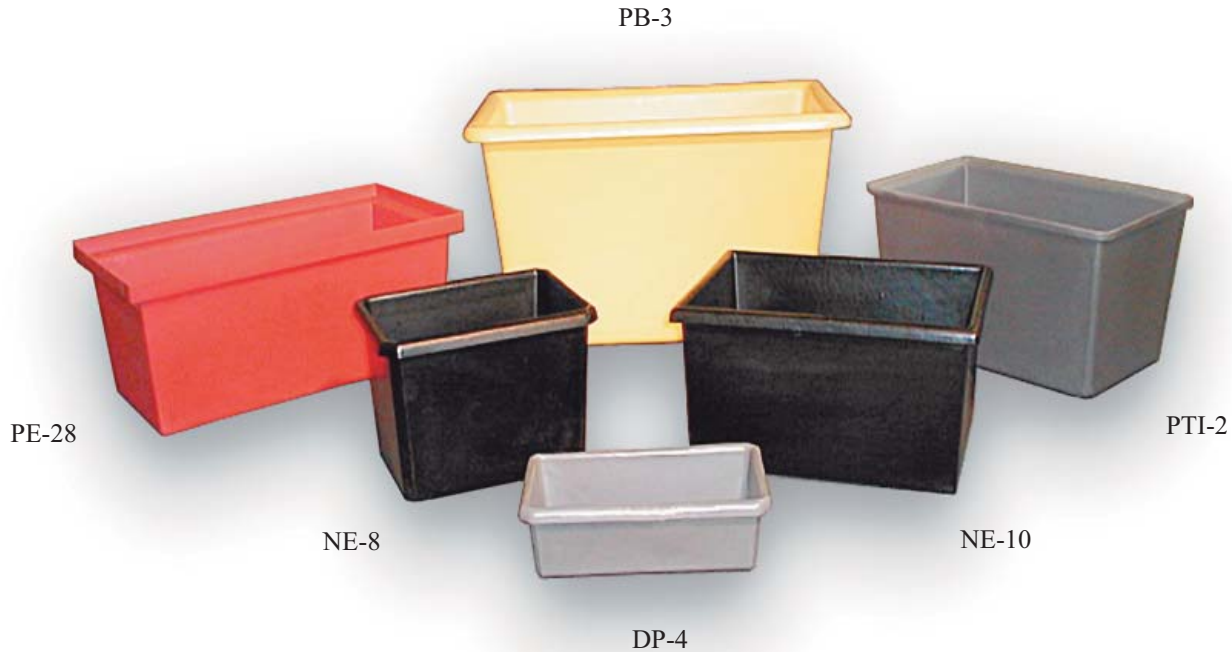

Nesting Boxes

“Traditional” shapes:

Rotationally molded in a standard rectangular shape in a wide range of sizes. The boxes are designed to nest inside one-another for compact storage and have smooth, featureless walls & bottoms. Rims vary as noted below. Please note that standard color is gray - boxes are available in other colors for minimum quantities at no extra cost. Custom sizes also available - call for details!

Model Number	O.D. Top LxW	I.D. Top LxW	I.D. Bottom LxW	Depth	Nesting Percentage	Shipping Weight	Type of Rim
DP-4	15" x 8.25"	13.5" x 7"	12.5" x 6"	4"	90%	1.5 lb.	rolled
NC-6	31" x 18.25"	29" x 16"	28" x 15"	6"	90%	8 lb.	rolled
PTI-1	17" x 11"	16.5" x 10.75"	14.25" x 9"	10"	90%	3 lb.	return
PTI-2	23" x 15"	22.5" x 14.5"	19.5" x 11.5"	12"	90%	4 lb.	return
PE-28	28.5" x 16.5"	28" x 16"	24" x 12.5"	10.5"	90%	8 lb.	return
SNC-15	18" x 16"	17.5" x 14.5"	15" x 13"	15"	60%	7 lb.	rolled
NE-8	15.5" x 11.75"	13.75" x 10.25"	12.5" x 9"	9"	80%	3 lb.	rolled
NE-9	15.25" x 15.5"	13.5" x 13.75"	12.25" x 12.5"	9"	80%	4 lb.	rolled
NE-10	20.75" x 15.5"	18.5" x 13.75"	17.75" x 12.5"	9"	80%	6 lb.	rolled
NE-11	21.25" x 11.5"	20" x 10.25"	18.5" x 9"	10.25"	80%	4.5 lb.	rolled
NE-13	21.25" x 13.5"	20" x 12.25"	18.5" x 11"	10.25"	80%	5 lb.	rolled
CE-15	20.75" x 14.75"	18.5" x 12.5"	17.25" x 11.25"	12"	80%	5 lb.	rolled
NE-17	21.25" x 17.5"	20" x 16.25"	18.5" x 15"	10.25"	75%	7 lb.	rolled
PB-2	25" x 18"	21.5" x 14.5"	18" x 11"	13"	85%	9 lb.	rolled
PB-3	27" x 20"	23.5" x 16.5"	20" x 13"	15"	85%	11 lb.	rolled
NB-21	23.5" x 18"	20" x 15"	18" x 13"	21"	90%	9 lb.	rolled
NB-15	28" x 21"	24" x 17"	23.5" x 16.5"	15.5"	80%	12 lb.	rolled
PB-4	33" x 21"	29" x 18"	24.75" x 15"	15.75"	85%	12 lb.	rolled
PB-6	32" x 23"	28" x 19"	24" x 16"	20"	85%	13 lb.	rolled
PB-7	37" x 24.5"	32" x 21"	28.5" x 17.25"	19.75"	85%	19 lb.	rolled
PB-8	36" x 24"	32" x 21"	28.5" x 17"	23"	85%	21 lb.	rolled