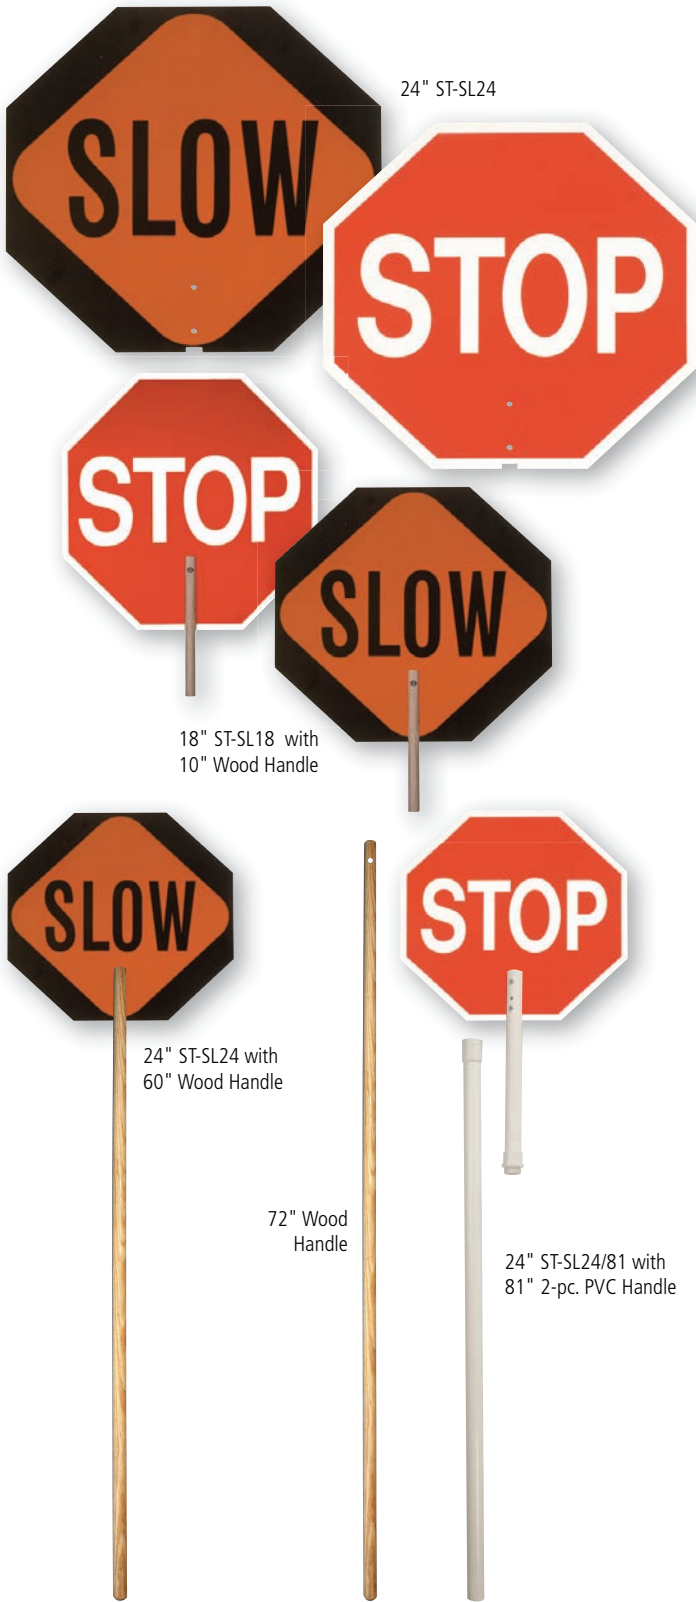

Paddle Signs & Banners

24" ST-SL24

18" ST-SL18 with
10" Wood Handle

24" ST-SL24 with
60" Wood Handle

72" Wood
Handle

24" ST-SL24/81 with
81" 2-pc. PVC Handle

Optional Paddle Sign Handles

Item #	Description
60	60" Wood, 1pc
72	72" Wood, 1pc.
81	81" Plastic, 2pc. (21" + 60")

Paddle Signs

Made of durable, weatherproof hardboard, plastic or aluminum material. Paddle signs are OCTAGONAL, LIGHTWEIGHT and CORROSION RESISTANT. Note: 14" and 18" signs include 10" handle; 24" signs include 60" handle.

PLASTIC

Description	STOP/SLOW	STOP/STOP
18" Octagon	ST-SL18P	ST-ST18P
18" Circle	—	ST-ST18-CIR

HARDBOARD

Description	STOP/SLOW	STOP/STOP
18" Octagon	ST-SL18	ST-ST18
24" Octagon	ST-SL24	ST-ST24

Reflective Hardboard - made of 3M™ Scotchlite™ Reflective Material

Item #	Description
8701	Vinyl Wide Load 18" x 96"
8771	Vinyl Wide Load 18" x 84"
8702	Vinyl Oversize Load 18" x 96"
8772	Vinyl Oversize Load 18" x 84"
8704	Vinyl Reversible: Wide Load/Oversize Load 18" x 96"
8755	Vinyl Oversize Load 12" x 60" for escort vehicles