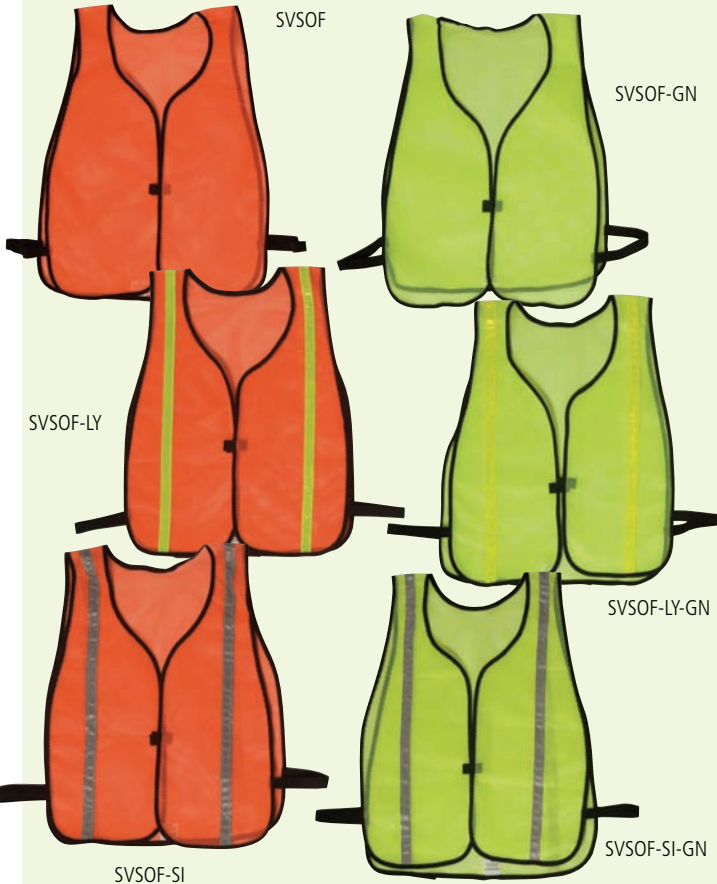

Fluorescent Safety Apparel

SOFT MESH MATERIAL SAFVEST®

The models SVSOF and SVSOF-LY are made of Fluorescent polyester material. The reflective material is made from 3M Scotchlite Reflective Material. Both vests are very popular. They are extremely comfortable while providing excellent visibility. The soft mesh not only provides T-shirt-like comfort but is also easy to fold up for storage while not in use. Both vests are economically priced and are kept in stock for immediate delivery. Available in sizes Regular, XL, 2XL, 3XL, 4XL, 5XL.

Item #	Description
SVSOF	Orange Soft Mesh - Orange
SVSOF-GN	Green Soft Mesh - Green
SVSOF-LY	Orange Soft Mesh with 3/4" Yellow Stripes
SVSOF-LY-GN	Green Soft Mesh with 3/4" Yellow Stripes
SVSOF-SI	Orange Soft Mesh with 3/4" Silver Stripes
SVSOF-SI-GN	Green Soft Mesh with 3/4" Silver Stripes

When ordering, please specify size - SVSOF-2XL.

Disposable Safety Vest

Light weight plastic
One size fits all
Tie closure
120 vests per case

Item #	Description
CSV	Orange
CSV-GN	Green

Poly/Cotton T-Shirts

When ordering, please specify size - OPS-P-2XL.

UNI-SIZE™ Safety Shirts

Soft cool open mesh one size fits all. Ideal for summer and fits over heavy winter outerwear.

Item #	Description
OSS	Orange
OSS-GN	Green
OSS-RFL	Orange with 3M™ Scotchlite™ Reflective Material Silver Stripes
OSS-GN-RFL	Green with 3M™ Scotchlite™ Reflective Material Silver Stripes