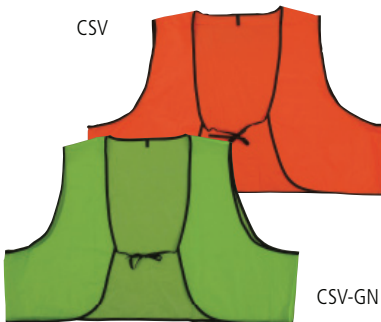

Fluorescent Safety Apparel

SOFT MESH MATERIAL SAFVEST®

The models SVSOF and SVSOF-LY are made of Fluorescent polyester material. The reflective material is made from 3M Scotchlite Reflective Material. Both vests are very popular. They are extremely comfortable while providing excellent visibility. The soft mesh not only provides T-shirt-like comfort but is also easy to fold up for storage while not in use. Both vests are economically priced and are kept in stock for immediate delivery. Available in sizes Regular, XL, 2XL, 3XL, 4XL, 5XL.

Item #	Description
SVSOF	Orange Soft Mesh - Orange
SVSOF-GN	Green Soft Mesh - Green
SVSOF-LY	Orange Soft Mesh with 3/4" Yellow Stripes
SVSOF-LY-GN	Green Soft Mesh with 3/4" Yellow Stripes
SVSOF-SI	Orange Soft Mesh with 3/4" Silver Stripes
SVSOF-SI-GN	Green Soft Mesh with 3/4" Silver Stripes

When ordering, please specify size - SVSOF-2XL.

Disposable Safety Vest

Light weight plastic
One size fits all
Tie closure
120 vests per case

Item #	Description
CSV	Orange
CSV-GN	Green

Poly/Cotton T-Shirts

When ordering, please specify size - OPS-P-2XL.

UNI-SIZE™ Safety Shirts

Soft cool open mesh one size fits all. Ideal for summer and fits over heavy winter outerwear.

Item #	Description
OSS	Orange
OSS-GN	Green
OSS-RFL	Orange with 3M™ Scotchlite™ Reflective Material Silver Stripes
OSS-GN-RFL	Green with 3M™ Scotchlite™ Reflective Material Silver Stripes