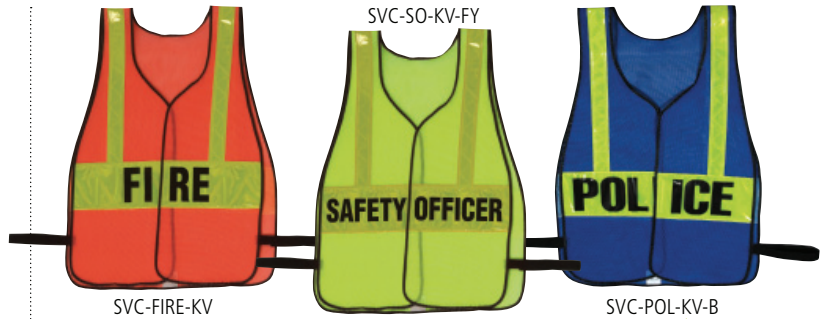

Fluorescent Safety Vests

Specialty Safvests® - Coat Style

Made of Fluorescent KV* mesh and Lime Yellow 3M Scotchlite Reflective Material. Plain vest measures: 24" front, 24" back, elastic sides 9" each. See available colors below.

Item #	Description	Item #	Description
SVC-POL-KV	POLICE	SVC-FD-KV	FIRE DEPT
SVC-SHE-KV	SHERIFF	SVC-SEC-KV	SECURITY
SVC-FIRE-KV	FIRE	SVC-CRO-KV	CROSSING GUARD
SVC-FP-KV	FIRE POLICE	SVC-EMS-KV	EMS
SVC-PLN-KV	Plain - No Imprint		
SVC-POL-KV-B	POLICE Blue Mesh LY Reflective		