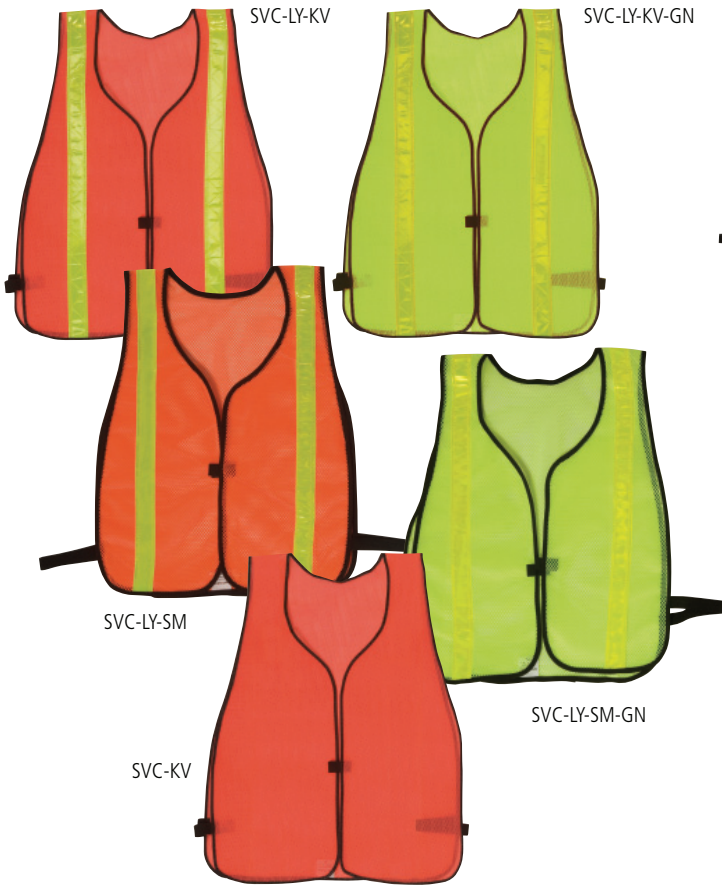

Fluorescent Safety Vests

Specialty Safvests® - Coat Style

Made of Fluorescent KV* mesh and Lime Yellow 3M Scotchlite Reflective Material. Plain vest measures: 24" front, 24" back, elastic sides 9" each. See available colors below.

Item #	Description	Item #	Description
SVC-POL-KV	POLICE	SVC-FD-KV	FIRE DEPT
SVC-SHE-KV	SHERIFF	SVC-SEC-KV	SECURITY
SVC-FIRE-KV	FIRE	SVC-CRO-KV	CROSSING GUARD
SVC-FP-KV	FIRE POLICE	SVC-EMS-KV	EMS
SVC-PLN-KV	Plain - No Imprint		
SVC-POL-KV-B	POLICE Blue Mesh LY Reflective		