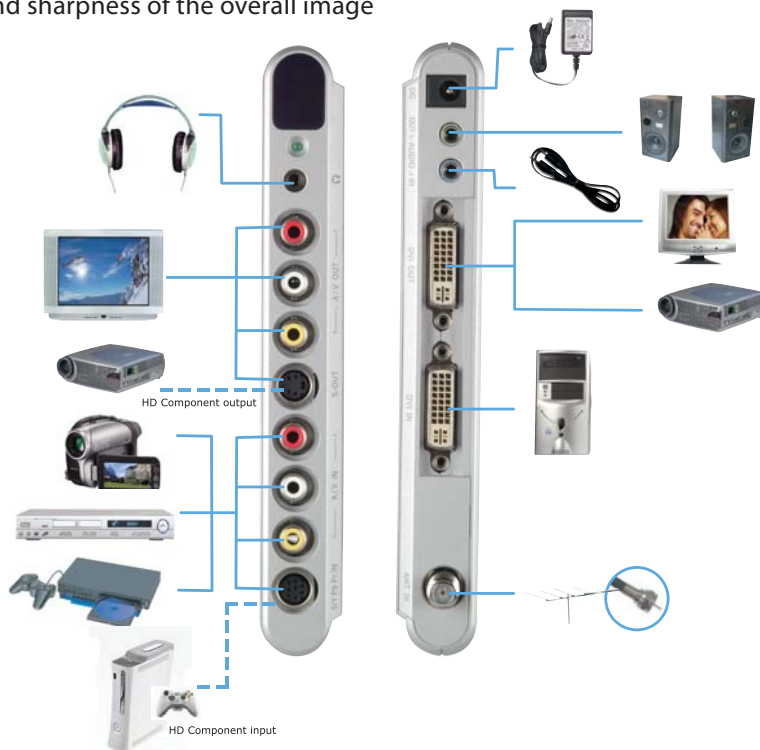

Digital Entertainment **Everywhere!**

Sleek, light weight and loaded with features, This stand alone TVBox tuner will convert your LCD/Plasma monitor, multimedia projector, or PC into a HDTV, and plug-n-play multimedia entertainment hub. Besides reviving your LCD/Plasma monitor, by connecting the TVBox 11 to your multimedia projector, it will be transformed into a Digital TV. In addition, multiple entertainment devices such as; camcorders, DVD players and game consoles, can be connected so the users can experience tremendous versatility with their multimedia entertainment, in one centralized location. The included full function remote control allows users to easily switch between their TV, PC and other audio video inputs, which makes the AVerTV Hybrid TVBox 11 great for the home, classrooms or corporate environment.

### Transparent PIP

- This function enables you to work on your PC and watch TV at the same time, providing more convenience to watch TV without interrupting your work!
- You can choose the window size from 1/4, 1/9 or 1/16 on your TV screen while working on your PC! Also, the user can see through the PIP, not to cover work on the desktop.

### Progressive Scan, Color/Edge Enhancement Technique and 3D-Motion Adaptive De-interlace

- Decreases flicker to deliver a sharper, clearer picture
- Increase degree of vividness on image
- Advanced 3D-Motion Adaptive De-interlace eliminates jagged edges on TV and DVD movies to improve the clarity and sharpness of the overall image

### Other Features

- ATSC/Clear QAM (Digital Cable) and analog TV with your DVI and VGA\* monitor.
- 1920x1200 DVI-I single-link output
- Component Input/Output to 1080i
- 16:9 / 16:10 widescreen
- Stereo Sound
- Infrared remote control
- Auto power-off