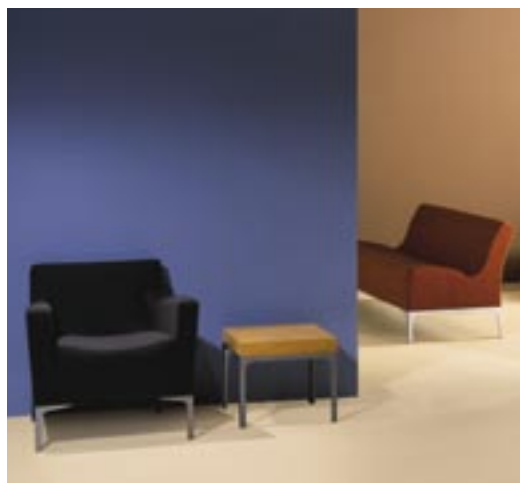

The Legacy Library. The latest evolution of our flagship line.

Legacy is the cornerstone of Bretford's library furniture. It was developed over 10 years ago to meet the unique needs of librarians. This year's enhancements to the Legacy line include a metal apron on reading tables, earthquake-safe seismic framing on shelving, and end-of-run patron access stations.

Legacy furniture is complemented by Bretford's Plus soft seating and Free height-adjustable workstations. Both provide libraries with a smart, stylish solution for casual reading areas and media centers.

PLUS SEATING