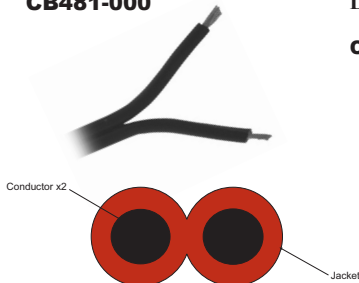

CB1400PL**Plenum Audio Stereo Twisted Pair Shielded Cable****Common features:**

- 2 twisted pairs
- Safety approval: UL CMP
- Nominal O.D.: 0.18in (4.57mm)
- Jacket color: white
- Shield: foil
- Twisted pairs conductor: 22 AWG 7/30 tinned copper
- Available Spool length: 1000ft (304.8m)

Audio Twisted Pair**CB480-000****Non-Plenum Audio Shielded Cable****Common features:**

- 2 twisted pairs
- Safety approval: UL CL3/CM
- Nominal O.D.: 0.17in (4.32mm)
- Jacket color: gray
- Shield: tinned copper/aluminum/polyester tape
- Twisted pairs conductor: 22 AWG 7/32 tinned copper
- Available Spool length: 500ft (152.4m)

Audio Twisted Pair**CB481-000****Low Voltage Power Cable****Common features:**

- 2 conductors
- Safety approval: UL2468
- Nominal O.D.: 0.225in (5.7mm)
- Jacket color: black
- Power conductor: 18 AWG 41/34 bare copper
- Available Spool length: 500ft (152.4m)