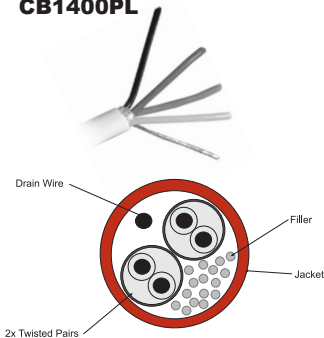

CB1400PL**Plenum Audio Stereo Twisted Pair Shielded Cable****Common features:**

- 2 twisted pairs
- Safety approval: UL CMP
- Nominal O.D.: 0.18in (4.57mm)
- Jacket color: white
- Shield: foil
- Twisted pairs conductor: 22 AWG 7/30 tinned copper
- Available Spool length: 1000ft (304.8m)

Audio Twisted Pair**CB480-000****Non-Plenum Audio Shielded Cable****Common features:**

- 2 twisted pairs
- Safety approval: UL CL3/CM
- Nominal O.D.: 0.17in (4.32mm)
- Jacket color: gray
- Shield: tinned copper/aluminum/polyester tape
- Twisted pairs conductor: 22 AWG 7/32 tinned copper
- Available Spool length: 500ft (152.4m)

Audio Twisted Pair**CB481-000****Low Voltage Power Cable****Common features:**

- 2 conductors
- Safety approval: UL2468
- Nominal O.D.: 0.225in (5.7mm)
- Jacket color: black
- Power conductor: 18 AWG 41/34 bare copper
- Available Spool length: 500ft (152.4m)