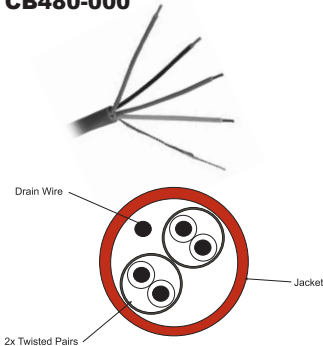

CB1400PL**Plenum Audio Stereo Twisted Pair Shielded Cable****Common features:**

- 2 twisted pairs
- Safety approval: UL CMP
- Nominal O.D.: 0.18in (4.57mm)
- Jacket color: white
- Shield: foil
- Twisted pairs conductor: 22 AWG 7/30 tinned copper
- Available Spool length: 1000ft (304.8m)

Audio Twisted Pair**CB480-000****Non-Plenum Audio Shielded Cable****Common features:**

- 2 twisted pairs
- Safety approval: UL CL3/CM
- Nominal O.D.: 0.17in (4.32mm)
- Jacket color: gray
- Shield: tinned copper/aluminum/polyester tape
- Twisted pairs conductor: 22 AWG 7/32 tinned copper
- Available Spool length: 500ft (152.4m)

Audio Twisted Pair**CB481-000****Low Voltage Power Cable****Common features:**

- 2 conductors
- Safety approval: UL2468
- Nominal O.D.: 0.225in (5.7mm)
- Jacket color: black
- Power conductor: 18 AWG 41/34 bare copper
- Available Spool length: 500ft (152.4m)