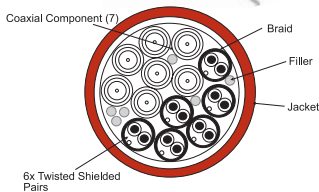

CB5620PL**S-Video****Plenum-Flex Round S-Video Cable****Common features:**

- 2 coaxes
- Safety approval: UL1685
- Nominal O.D.: 0.24in (6.10mm)
- Jacket color: gray
- Impedance: 75 ohms
- Shield: Tinned copper/Aluminum (In)/polyester tape
- Coax conductor: 26 AWG 7/34 tinned copper
- Available Spool length: 500ft (152.4m) and 1000ft (304.8m)

Custom length S-Video cables built in 24hrs

CB3300MR**Multimedia****Non-Plenum 5 Coax + 2TP Video/Audio Cable****Common features:**

- 5 coaxes + 2 twisted pairs
- Safety approval: UL1685
- Nominal O.D.: 0.39in (9.91mm)
- Jacket color: black
- Impedance: 75 ohms
- Shield: Tinned copper/Aluminum (In)/polyester tape
- Coax conductor: 26 AWG 7/34 tinned copper
- Twisted pairs conductor: 24 AWG 7/32 tinned copper
- Available Spool length: 500ft (152.4m) and 1000ft (304.8m)

Custom breakout cables built in 24hrs

CB4600MR**Multimedia****Non-Plenum 7 Coax + 6TP Multimedia Cable****Common features:**

- 7 coaxes + 6 twisted pairs
- Safety approval: UL2919
- Nominal O.D.: 0.57in (14.5mm)
- Jacket color: black
- Impedance: 75 ohms
- Shield: Tinned copper/Aluminum foil/Mylar
- Coax conductor: 28 AWG 7/36 tinned copper
- Twisted pairs conductor: 24 AWG 7/32 tinned copper
- Available Spool length: 500ft (152.4m)