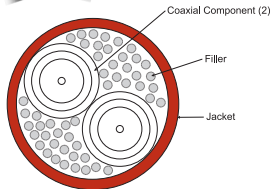

CB5620PL**S-Video****Plenum-Flex Round S-Video Cable****Common features:**

- 2 coaxes
- Safety approval: UL1685
- Nominal O.D.: 0.24in (6.10mm)
- Jacket color: gray
- Impedance: 75 ohms
- Shield: Tinned copper/Aluminum (In)/polyester tape
- Coax conductor: 26 AWG 7/34 tinned copper
- Available Spool length: 500ft (152.4m) and 1000ft (304.8m)

Custom length S-Video cables built in 24hrs

CB3300MR**Multimedia****Non-Plenum 5 Coax + 2TP Video/Audio Cable****Common features:**

- 5 coaxes + 2 twisted pairs
- Safety approval: UL1685
- Nominal O.D.: 0.39in (9.91mm)
- Jacket color: black
- Impedance: 75 ohms
- Shield: Tinned copper/Aluminum (In)/polyester tape
- Coax conductor: 26 AWG 7/34 tinned copper
- Twisted pairs conductor: 24 AWG 7/32 tinned copper
- Available Spool length: 500ft (152.4m) and 1000ft (304.8m)

Custom breakout cables built in 24hrs

CB4600MR**Multimedia****Non-Plenum 7 Coax + 6TP Multimedia Cable****Common features:**

- 7 coaxes + 6 twisted pairs
- Safety approval: UL2919
- Nominal O.D.: 0.57in (14.5mm)
- Jacket color: black
- Impedance: 75 ohms
- Shield: Tinned copper/Aluminum foil/Mylar
- Coax conductor: 28 AWG 7/36 tinned copper
- Twisted pairs conductor: 24 AWG 7/32 tinned copper
- Available Spool length: 500ft (152.4m)