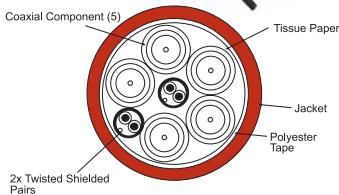

CB5620PL**S-Video****Plenum-Flex Round S-Video Cable****Common features:**

- 2 coaxes
- Safety approval: UL1685
- Nominal O.D.: 0.24in (6.10mm)
- Jacket color: gray
- Impedance: 75 ohms
- Shield: Tinned copper/Aluminum (In)/polyester tape
- Coax conductor: 26 AWG 7/34 tinned copper
- Available Spool length: 500ft (152.4m) and 1000ft (304.8m)

Custom length S-Video cables built in 24hrs

CB3300MR**Multimedia****Non-Plenum 5 Coax + 2TP Video/Audio Cable****Common features:**

- 5 coaxes + 2 twisted pairs
- Safety approval: UL1685
- Nominal O.D.: 0.39in (9.91mm)
- Jacket color: black
- Impedance: 75 ohms
- Shield: Tinned copper/Aluminum (In)/polyester tape
- Coax conductor: 26 AWG 7/34 tinned copper
- Twisted pairs conductor: 24 AWG 7/32 tinned copper
- Available Spool length: 500ft (152.4m) and 1000ft (304.8m)

Custom breakout cables built in 24hrs

CB4600MR**Multimedia****Non-Plenum 7 Coax + 6TP Multimedia Cable****Common features:**

- 7 coaxes + 6 twisted pairs
- Safety approval: UL2919
- Nominal O.D.: 0.57in (14.5mm)
- Jacket color: black
- Impedance: 75 ohms
- Shield: Tinned copper/Aluminum foil/Mylar
- Coax conductor: 28 AWG 7/36 tinned copper
- Twisted pairs conductor: 24 AWG 7/32 tinned copper
- Available Spool length: 500ft (152.4m)