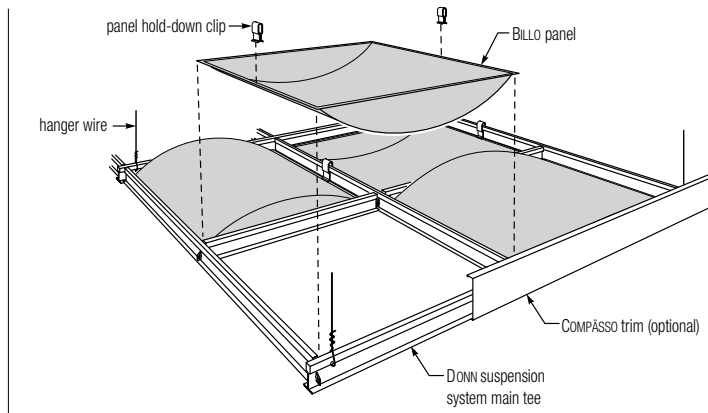

Assembly

View from Above

For More Information

Product literature

System brochure: IC472
Data sheet: IC473

Online tools

Recycled content

BILLO panels: 0% recycled content; 100% recyclable.