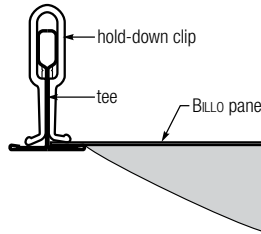

Product Information			
Materials	Sizes and Weight	Module Size	Code Approval
Panels: Preformed Lexan polycarbonate. Suspension System: All 2' x 2' DOWN 9/16" CENTRICITEE™ DXT and FINELINE® DXF/DXFF profiles. Panels to fit the 2' x 2' 15/16" DX®/DXL™ suspension system are available as a special order.	Panels: 2' x 2' Weight: .25 lbs./sf.	Full 2' x 2' modules only.	BILLO Lexan infill panels meet Class A requirements for flame spread and smoke developed as defined by ASTM E1264, NFPA and IBC (UBC) as tested in accordance with ASTM E 84.

Finishes	Panel Color	Panel Light Transmission	Suspension System Coordinating Colors
	Clear Translucent	94%	Silver Satin
	Blue Translucent	78%	Blue
	Glass Green Translucent	77%	Glass Green
	White Translucent	26%	Flat White
	White Opaque	8%	Flat White

Edge Details	BILLO Panels with 9/16" CENTRICITEE DXT Suspension	BILLO Panels with 9/16" FINELINE DXF Suspension	BILLO Panels with 9/16" FINELINE 1/8 DXFF Suspension	BILLO Panels with 15/16" DX/DXL Suspension

Panel Hold-Down Clip

Supplied with 9/16" Down panels; available with 15/16" Down panels and 9/16" and 15/16" Up panels.