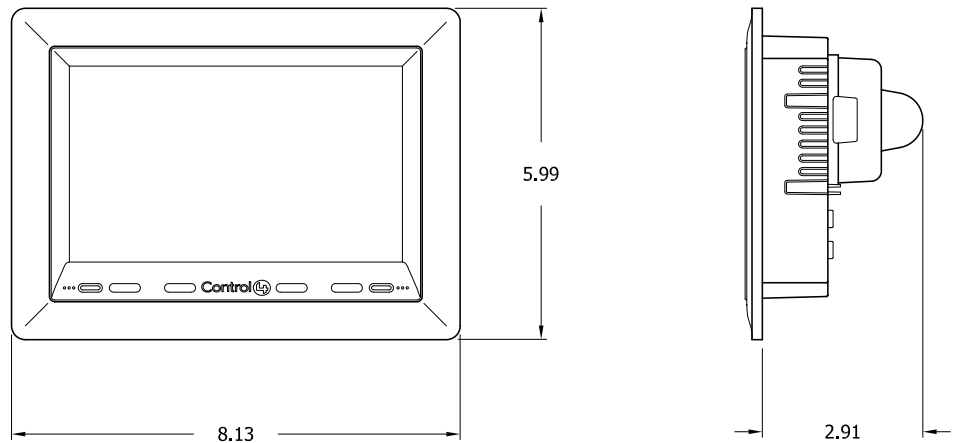

7" POE, Wall-Mount Touch Screen Control4® Suite Systems

Easily navigate the Touch Screen to control AV, room temperature, curtains, lighting, timers, green settings and request guest services.

The Control4® 7" Wall-Mount Touch Screen is an intuitive way for guests and staff to manage room automation. Ideal for new construction and for existing properties, the 7" Touch Screen is easy to install and use, providing one-touch control of audio, video, temperature, lighting, drapes and services.

7" POE, Wall-Mount Touch Screen Control4 Suite Systems

Technical Specifications

Display Specifications

- High contrast, 7" WVGA 800 x 480 pixel resolution, resistive touch screen, 18 bit color depth

Communications