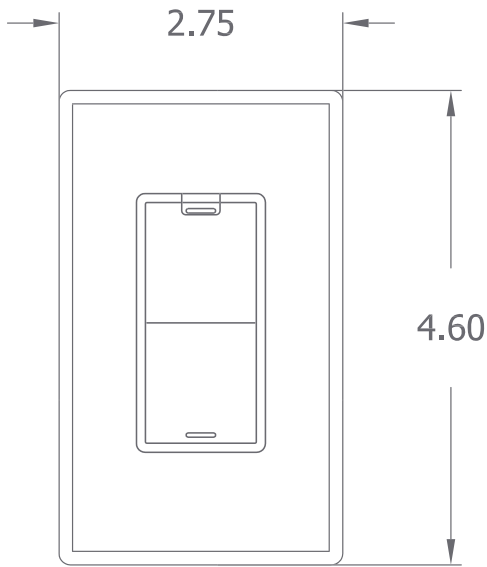

Control4® Suite Systems

Wireless Dimmer

Technical Specifications

Load Capacity

- 1000 Watts, single or multi ganged installations
- 800 Watts (Dual ganged) or 800 watts magnetic low-voltage
- 600 Watts (Triple ganged) or 600 watts magnetic low-voltage
- Minimum Load 25 Watts

Load Type

- Incandescent/Halogen
- Dimmable magnetic low-voltage with 75% or greater load factor
- Dimmable electronic low-voltage with 75% or greater load factor, forward phase

Communications

- Wireless IEEE 802.15.4 mesh networking

Environmental

- Operational 0°C to 40°C
- Humidity 5% to 95% Non-Condensing
- Storage -20°C to 70°C

Power Requirements

- 120 VAC +/- 30% (84-156 VAC) 50 to 60 Hertz

Dimensions + Weight

- H x W x D: 4.60" x 2.75" x 1.60" (117mm x 70mm x 41mm)
- Weight: 4.9 oz (139 g)

Available Colors

- White
- Black
- Almond
- Screwless face plates are available