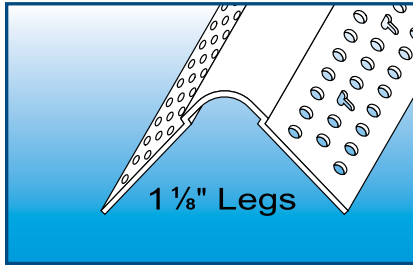

18 350 Bull World's Strongest Bead

350 BULL

- Absorbs Extreme Impact
- No Setback of Drywall
- Half the radius of 3/4" Bullnose

350 BULL ARCH

- No-Notch Design Eliminates Perforations on Radius of Bead
- Revolutionary and Labor Saving

350 BULL™ CORNER BEAD

- Smaller radius & extra long legs allow 350 Bull to absorb extreme impact
- Half the radius of 3/4" Bullnose
- Great for accenting large and small details
- Does not require a setback of drywall
- Easy to use
- Free cleaning tool included

STOCK No.	LENGTH	Pcs. PER BOX
35008	8'	35
35009	9'	35
35010	10'	35
35012	12'	35

U.S. PATENT #6,691,477

350 BULL ARCH™

- The only exclusive Archway Bullnose in the world that doesn't require filling of notches on the exposed bead area
- Details as small as 15" inside and 24" outside
- Eliminates one coat of mud

STOCK No.	LENGTH	Pcs. PER BOX
35028	8'	25
35020	10'	25

U.S. PATENT #6,119,420

350 BULL™ SPLAYED CORNER BEAD

- Great for off angle walls
- Use with 0921 off angle 3-Way

STOCK No.	LENGTH	Pcs. PER BOX
35038	8'	35
35030	10'	35