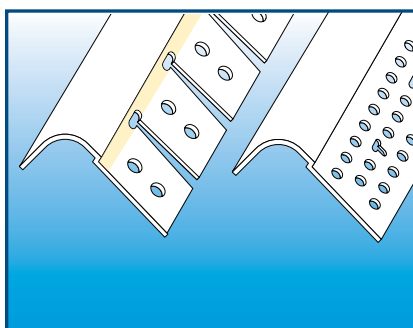

350 BULL™ ARCH KERFED BEAD

- Leg can be inserted into many preformed door and window jambs
- Doesn't require filling notches on exposed bead area
- Finish from a 15" inside to a 36" outside radius

STOCK No.	LENGTH	Pcs. PER BOX
35180	10'	25

U.S. PATENT #6,119,420

350 BULL™ KERFED BEAD

- Leg can be inserted into the channel of many preformed door and window jambs
- Rounded Finish

STOCK No.	LENGTH	Pcs. PER BOX
35088	8'	35
35080	10'	35