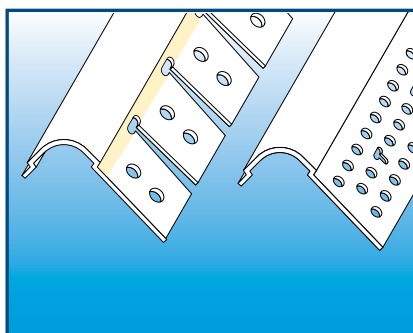

STOCK No.	LENGTH	Pcs. PER BOX
35028	8'	25
35020	10'	25

U.S. PATENT #6,119,420

350 BULL™ SPLAYED CORNER BEAD

- Great for off angle walls
- Use with 0921 off angle 3-Way

STOCK No.	LENGTH	Pcs. PER BOX
35038	8'	35
35030	10'	35

350 BULL™ TRADITIONAL STYLE KERFED BEAD

- 3/8" leg can be inserted into the channel of many preformed door and window jambs
- Rounded Finish

STOCK No.	LENGTH	Pcs. PER BOX
35088T	8'	35
35080T	10'	35

350 BULL TRADITIONAL STYLE ARCH KERFED BEAD