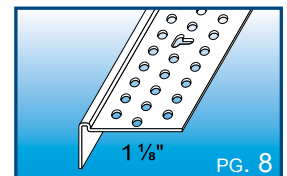

## OTHER DECORATIVE L BEADS

**BULL-RAIL STYLE 672**

**3/4" RADIUS J ROUND**

**350 BULL™ L BEAD**

**350 BULL ARCH L BEAD**

**L BEAD**