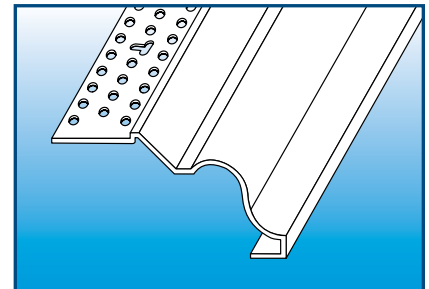

DOUBLE 5/8" DECORATIVE L BEAD STYLE 661

- This decorative L Bead is designed to finish two layers of 5/8" drywall stacked together. It can be used to build custom crown moldings. You can also use this decorative L Bead to create custom layering details.

STOCK No.	LENGTH	Pcs. PER BOX
66110M	10'	10
66110	10'	25