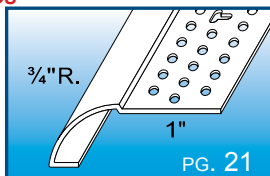

3/4" RADIUS J ROUND