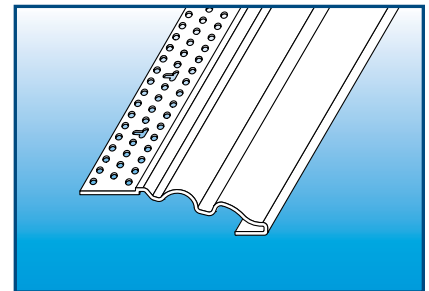

DECORATIVE L BEAD STYLE 691

- This Decorative L Bead is perfect for wainscoting, decorative casing details around window and door frames as well as drywall layering details. It can also be used in conjunction with our Crown Moldings to add that custom look and size.

STOCK No.	SIZE	LENGTH	Pcs. PER BOX
69105	1/2"	10'	25
69110	5/8"	10'	25