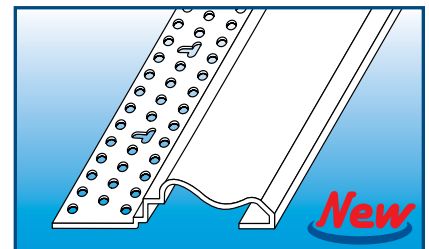

DECORATIVE CHAIR RAIL STYLE 671

- This Decorative Chair Rail is designed to be mounted flat to the drywall surface. A great way to add an accent without building up additional layers of drywall. The bead is 1 1/2" wide and can be used on drywall or as a casement around windows and doors.

STOCK No.	LENGTH	Pcs. PER BOX
67110M	10'	10
67110	10'	20