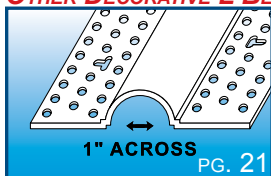

OTHER DECORATIVE L BEADS

BULL-RAIL STYLE 672