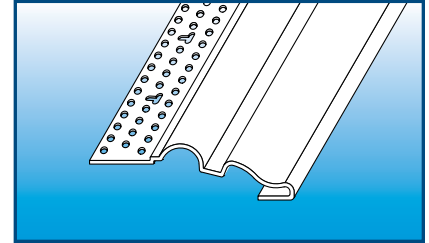

DECORATIVE L BEAD STYLE 681

- This Decorative L Bead is perfect for wainscoting, decorative casing details around window and door frames as well as drywall layering details. It can also be used in conjunction with our Crown Moldings to add that custom look and size.

STOCK No.	SIZE	LENGTH	Pcs. PER BOX
68110	1/2"	10'	25
68120	5/8"	10'	25