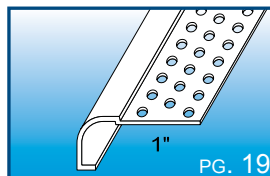

350 BULL™ L BEAD