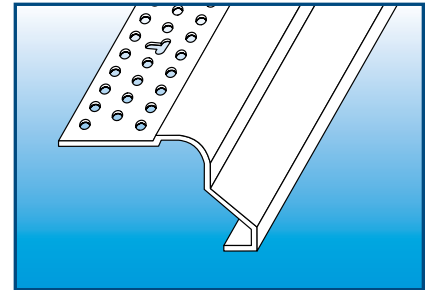

Double 1/2" Decorative L Bead Style 651

- This decorative L Bead is designed to finish two layers of 1/2" drywall stacked together. It can be used to build custom crown moldings. You can also use this decorative L Bead to create custom layering details.

STOCK No.	LENGTH	Pcs. PER BOX
65110M	10'	10
65110	10'	25