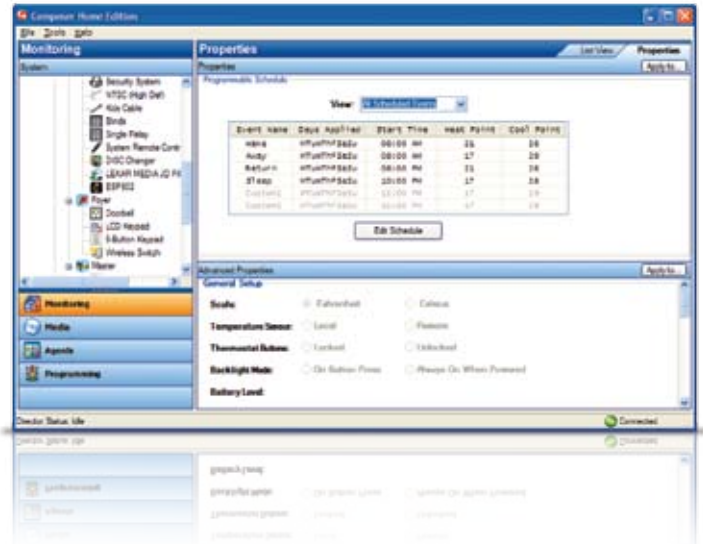

## Technical Specifications

**Composer Home Edition requires that you have a Control4 system (including controller, interface device(s), and system software) previously installed by an authorized Control4 Dealer or Retailer.**