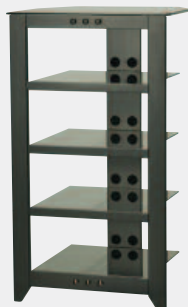

BOTTOM SHELF SIZE/CAPACITY

41" x 19" / 80 lbs.
104 x 48.25 cm / 36.2 kg

MODELS

NFAV230-B1
NFAV230-C1
NFAV230-MO1

DESCRIPTION

Four-Shelf Audio/Video Stand
Available in cherry with clear glass, black or mocha with smoked glass

BOTTOM SHELF SIZE/CAPACITY

30" x 18" / 70 lbs.
76.25 x 45.75 cm / 31.7 kg

MODELS

NFA245-B1
NFA245-C1
NFA245-MO1

DESCRIPTION

Five-Shelf Audio Stand
Available in cherry with clear glass, black or mocha with smoked glass