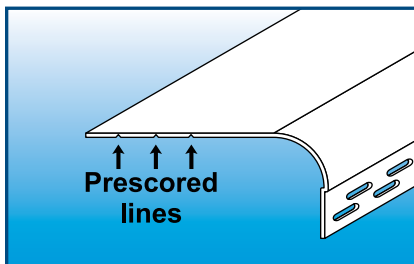

3/4" R. BULLNOSE SUPER L BEAD

- Has a 3 1/8" return leg and is prescored at 2 5/8", 2 1/8" and 1 5/8".
- For sizes in between, use Finish Trim.

STOCK No.	LENGTH	Pcs. PER BOX
7608	8'	30
7610	10'	30