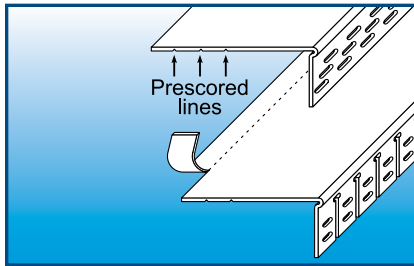

10 Super, Giant, Regular & Bullnose L Beads

SUPER L BEAD

- Has a 3 1/8" return leg, and is pre-scored at 2 5/8", 2 1/8" and 1 5/8".
- For sizes in between, use Finish Trim. See below.

STOCK No.	LENGTH	Pcs. PER BOX
3708	8'	30
3710	10'	30
3712	12'	30

SUPER ARCHWAY L BEAD

- Designed with notches allowing it to conform to any arch window.
- Prescored the same as Super L Bead.

STOCK No.	LENGTH	Pcs. PER BOX
3808	8'	30
3810	10'	30

GIANT L BEAD

- Giant L Bead has a 5 5/8" return leg and is pre-scored at 4 13/16", 4 5/16" and 3 13/16".
- For sizes in between, use Finish Trim. See below.

STOCK No.	LENGTH	Pcs. PER BOX
3850	10'	20
3852	12'	20

GIANT ARCHWAY L BEAD

- Designed with notches allowing it to conform to any arched window.
- Prescored the same as Giant L Bead.

STOCK No.	LENGTH	Pcs. PER BOX
3860	10'	20

FINISH TRIMS

- Both slip over trims are 1" wide and designed to be used in conjunction with any Trim-Tex L Bead.
- Cut the L Bead to the desired size and slip into the Finish Trim. You create a custom size L Bead.
- 3/8" Tall Finish Trim is designed to help conceal framing gaps as wide as 3/8".