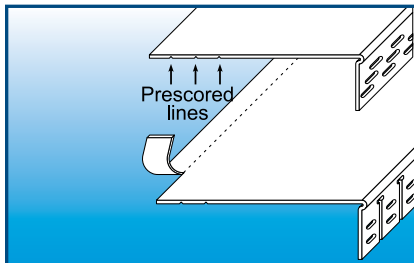

10 Super, Giant, Regular & Bullnose L Beads

SUPER L BEAD

- Has a 3 1/8" return leg, and is pre-scored at 2 5/8", 2 1/8" and 1 5/8".
- For sizes in between, use Finish Trim. See below.

STOCK No.	LENGTH	Pcs. PER BOX
3708	8'	30
3710	10'	30
3712	12'	30

SUPER ARCHWAY L BEAD

- Designed with notches allowing it to conform to any arch window.
- Prescored the same as Super L Bead.

STOCK No.	LENGTH	Pcs. PER BOX
3808	8'	30
3810	10'	30

GIANT L BEAD

- Giant L Bead has a 5 5/8" return leg and is pre-scored at 4 13/16", 4 5/16" and 3 13/16".
- For sizes in between, use Finish Trim. See below.