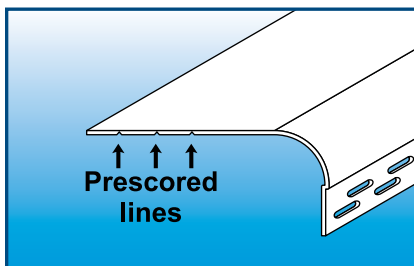

FINISH TRIMS

- Both slip over trims are 1" wide and designed to be used in conjunction with any Trim-Tex L Bead.
- Cut the L Bead to the desired size and slip into the Finish Trim. You create a custom size L Bead.
- 3/8" Tall Finish Trim is designed to help conceal framing gaps as wide as 3/8".

STOCK No.	LENGTH	Pcs. PER BOX
3910	10'	30
3950	10'	30

3/4" R. BULLNOSE SUPER L BEAD

- Has a 3 1/8" return leg and is prescored at 2 5/8", 2 1/8" and 1 5/8".
- For sizes in between, use Finish Trim.

STOCK No.	LENGTH	Pcs. PER BOX
7608	8'	30
7610	10'	30

3/4" R. BULLNOSE SUPER ARCHWAY L BEAD

- Designed with notches allowing it to conform to any arched window.
- Prescored the same as Bullnose Super L Bead.

STOCK No.	LENGTH	Pcs. PER BOX
7710	10'	30

3/4" R. BULLNOSE GIANT L BEAD