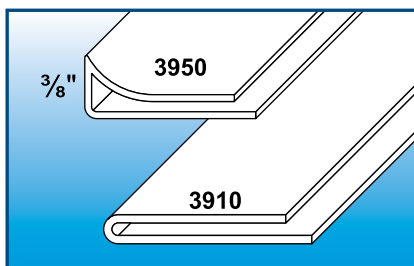

10 Super, Giant, Regular & Bullnose L Beads

SUPER L BEAD

- Has a 3 1/8" return leg, and is pre-scored at 2 5/8", 2 1/8" and 1 5/8".
- For sizes in between, use Finish Trim. See below.

STOCK No.	LENGTH	Pcs. PER BOX
3708	8'	30
3710	10'	30
3712	12'	30

SUPER ARCHWAY L BEAD

- Designed with notches allowing it to conform to any arch window.
- Prescored the same as Super L Bead.

STOCK No.	LENGTH	Pcs. PER BOX
3808	8'	30
3810	10'	30

GIANT L BEAD

- Giant L Bead has a 5 5/8" return leg and is pre-scored at 4 13/16", 4 5/16" and 3 13/16".
- For sizes in between, use Finish Trim. See below.

STOCK No.	LENGTH	Pcs. PER BOX
3850	10'	20
3852	12'	20

GIANT ARCHWAY L BEAD

- Designed with notches allowing it to conform to any arched window.
- Prescored the same as Giant L Bead.

STOCK No.	LENGTH	Pcs. PER BOX
3860	10'	20

FINISH TRIMS

- Both slip over trims are 1" wide and designed to be used in conjunction with any Trim-Tex L Bead.
- Cut the L Bead to the desired size and slip into the Finish Trim. You create a custom size L Bead.
- 3/8" Tall Finish Trim is designed to help conceal framing gaps as wide as 3/8".