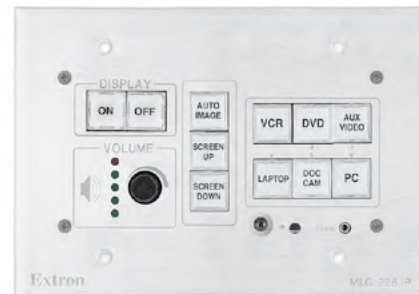

MLC 226 IP

Model	Version Description	Part Number
MLC 104 IP Plus	Brushed Aluminum.....	60-818-04
MLC 226 IP	Brushed Aluminum.....	60-600-04