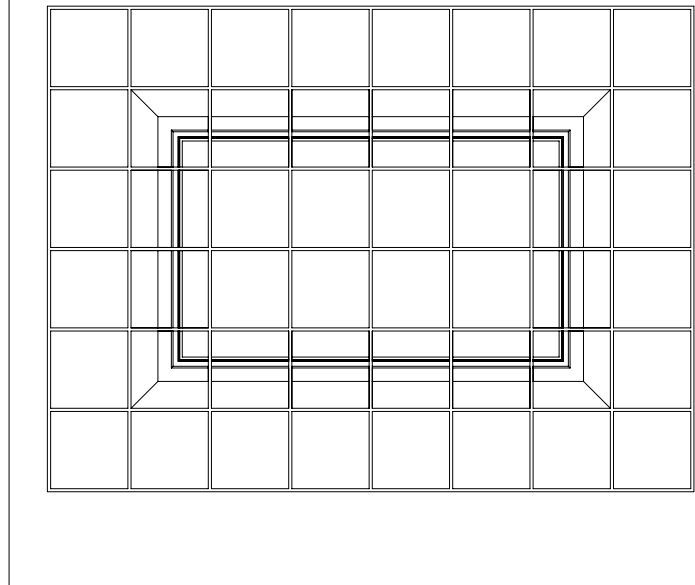

Concepts Panels	Panel Size	Item Number	Edge	Surface	Color
Inside Corner	2' x 2'	CD176	SL	Smooth	White
Outside Corner	2' x 2'	CD177	SL	Smooth	White
Border	2' x 2'	CD175	SL	Smooth	White
Field Pattern	2' x 2'	CD178	SL	Smooth	White
Executive Dome	4' x 4'	CD209	SL	Smooth	White

**Panel Designs**

**Inside Corner**

**Outside Corner**

**Border**

**Field Pattern**

**Executive Dome\***

**Example Layout**

\* Overall dome height is 11".