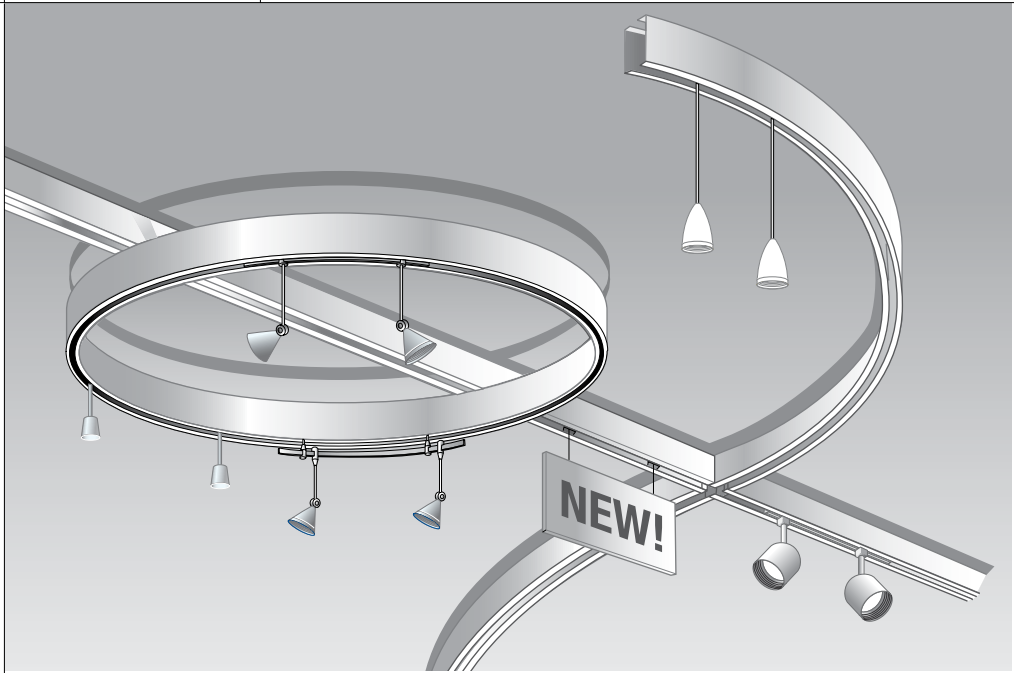

Features and Benefits

- Unique, multi-functional ceiling accents combine form and function.
- Easily integrate lighting and signage; can also be used as way-finding devices.
- Available in straight and curved sections; five sizes; and custom colors to meet any design need.
- Easy to install—suspend from ceiling with hanger wire, cable or rods.

Custom Designs

Pre-engineered – no field cutting

Size Options	Narrow Reveal (5/8")			Wide Reveal (1-3/8")	
	4"	6"	8"	6"	8"

Exposed Hanger Solutions

For ceiling islands and other installations with exposed hanger wires, USG offers stainless steel wire and rope wire with a variety of connectors for an attractive alternative to standard 12-gauge wire. See installation guide IC453 for more information.