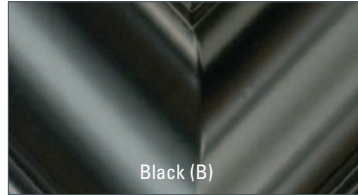

MODELS	DESCRIPTION
F50A-B1, F50A-P1	Decorative Frame for 50" flat-panel TVs
PRODUCT DIMENSIONS (w x d x h) 55" x 4.25" x 36" 139.75 x 10.75 x 91.5 cm	WEIGHT 20 lbs. 9 kg

OPTIONAL ADD-ON PRODUCT

Aristos Optic Mirror Kit (see pages 77–78 for more details) combines with any flat-panel frame above. This special filter allows the picture to come through clearly, but turns your framed TV into a work of art when turned off. Available for 42" and 50" flat-panel TVs.

FINISH OPTIONS

Black (B)

Pecan (P)

Model F42A-B1 and VisionMount® model VMPL250b in use

Model F42A-P1 and VisionMount® model LL22-B1 in use

ARISTOS OPTIC MIRROR KITS

Transform your framed TV into a mirror

The Aristos Optic Mirror Kit is a special filter that enhances the appearance of your flat-panel television's picture, making colors appear more vivid and fine details seem crisper. And when the display is switched off, the optic filter turns your TV into a beautiful framed mirror.