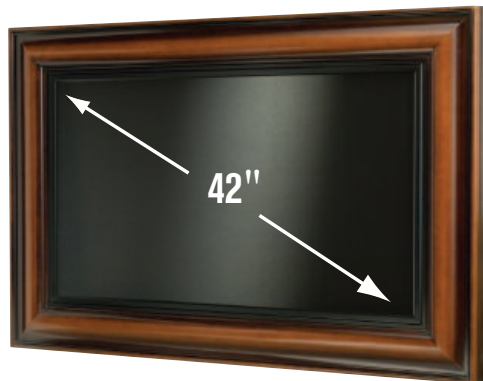

Sanus Decorative Frames
Choose from four different finishes to match your decor.

Optic Mirror Kit (optional)
Aristos Optic Mirror Kit transforms TV into a mirror when not in use.

Flat-Panel TV
Frames fit 42" and 50" TVs.

Sanus VisionMount®
Low-profile mounts allow the frame to be virtually flush to the wall.

MODELS	DESCRIPTION
F42A-B1, F42A-P1	Decorative Frame for 42" flat-panel TVs
PRODUCT DIMENSIONS (w x d x h) 48.25" x 4.25" x 32" 122.5 x 10.75 x 81.25 cm	WEIGHT 14 lbs. 6.25 kg

MODELS	DESCRIPTION
F50A-B1, F50A-P1	Decorative Frame for 50" flat-panel TVs
PRODUCT DIMENSIONS (w x d x h) 55" x 4.25" x 36" 139.75 x 10.75 x 91.5 cm	WEIGHT 20 lbs. 9 kg

OPTIONAL ADD-ON PRODUCT

Aristos Optic Mirror Kit (see pages 77–78 for more details) combines with any flat-panel frame above. This special filter allows the picture to come through clearly, but turns your framed TV into a work of art when turned off. Available for 42" and 50" flat-panel TVs.

MODEL F500A-F1	DESCRIPTION Aristos Optic Mirror Kit for 50" TVs
PRODUCT DIMENSIONS (w x d x h) 44.5" x 0.125" x 25.25" 113 x 23 x 64 cm	WEIGHT 19.5 lbs. 8.75 kg

PARTNER PRODUCT

Use Aristos Optic Mirror Kit in combination with VisionMount® flat-panel frames (see pages 75–76 for more details).