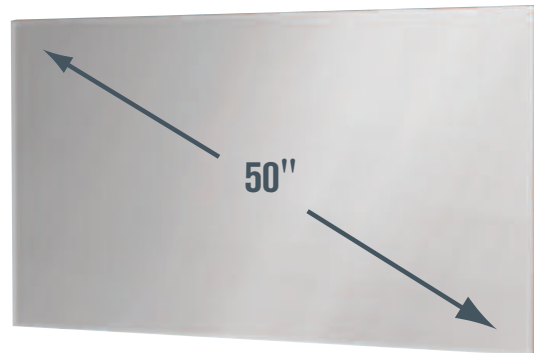

Sanus VisionMount®
Low-profile mounts allow the frame to be virtually flush to the wall.

MODELS	DESCRIPTION
F42A-B1, F42A-P1	Decorative Frame for 42" flat-panel TVs
PRODUCT DIMENSIONS (w x d x h) 48.25" x 4.25" x 32" 122.5 x 10.75 x 81.25 cm	WEIGHT 14 lbs. 6.25 kg

MODELS	DESCRIPTION
F50A-B1, F50A-P1	Decorative Frame for 50" flat-panel TVs
PRODUCT DIMENSIONS (w x d x h) 55" x 4.25" x 36" 139.75 x 10.75 x 91.5 cm	WEIGHT 20 lbs. 9 kg

OPTIONAL ADD-ON PRODUCT

Aristos Optic Mirror Kit (see pages 77–78 for more details) combines with any flat-panel frame above. This special filter allows the picture to come through clearly, but turns your framed TV into a work of art when turned off. Available for 42" and 50" flat-panel TVs.

Sanus VisionMount®
Low-profile mounts allow the frame to be virtually flush to the wall.

MODEL F420A-F1	DESCRIPTION Aristos Optic Mirror Kit for 42" TVs
PRODUCT DIMENSIONS (w x d x h) 37.5" w x 0.125" d x 21.5" 95.25 x 23 x 54.5 cm	WEIGHT 14 lbs. 6.25 kg

MODEL F500A-F1	DESCRIPTION Aristos Optic Mirror Kit for 50" TVs
PRODUCT DIMENSIONS (w x d x h) 44.5" x 0.125" x 25.25" 113 x 23 x 64 cm	WEIGHT 19.5 lbs. 8.75 kg

PARTNER PRODUCT

Use Aristos Optic Mirror Kit in combination with VisionMount® flat-panel frames (see pages 75–76 for more details).