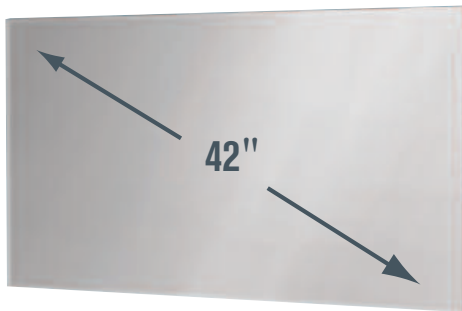

Sanus VisionMount®
Low-profile mounts allow the frame to be virtually flush to the wall.

MODELS	DESCRIPTION
F42A-B1, F42A-P1	Decorative Frame for 42" flat-panel TVs
PRODUCT DIMENSIONS (w x d x h) 48.25" x 4.25" x 32" 122.5 x 10.75 x 81.25 cm	WEIGHT 14 lbs. 6.25 kg

MODELS	DESCRIPTION
F50A-B1, F50A-P1	Decorative Frame for 50" flat-panel TVs
PRODUCT DIMENSIONS (w x d x h) 55" x 4.25" x 36" 139.75 x 10.75 x 91.5 cm	WEIGHT 20 lbs. 9 kg

OPTIONAL ADD-ON PRODUCT

Aristos Optic Mirror Kit (see pages 77–78 for more details) combines with any flat-panel frame above. This special filter allows the picture to come through clearly, but turns your framed TV into a work of art when turned off. Available for 42" and 50" flat-panel TVs.

Sanus VisionMount®
Low-profile mounts allow the frame to be virtually flush to the wall.

MODEL F420A-F1	DESCRIPTION Aristos Optic Mirror Kit for 42" TVs
PRODUCT DIMENSIONS (w x d x h) 37.5" w x 0.125" d x 21.5" 95.25 x 23 x 54.5 cm	WEIGHT 14 lbs. 6.25 kg

MODEL F500A-F1	DESCRIPTION Aristos Optic Mirror Kit for 50" TVs
PRODUCT DIMENSIONS (w x d x h) 44.5" x 0.125" x 25.25" 113 x 23 x 64 cm	WEIGHT 19.5 lbs. 8.75 kg

PARTNER PRODUCT

Use Aristos Optic Mirror Kit in combination with VisionMount® flat-panel frames (see pages 75–76 for more details).