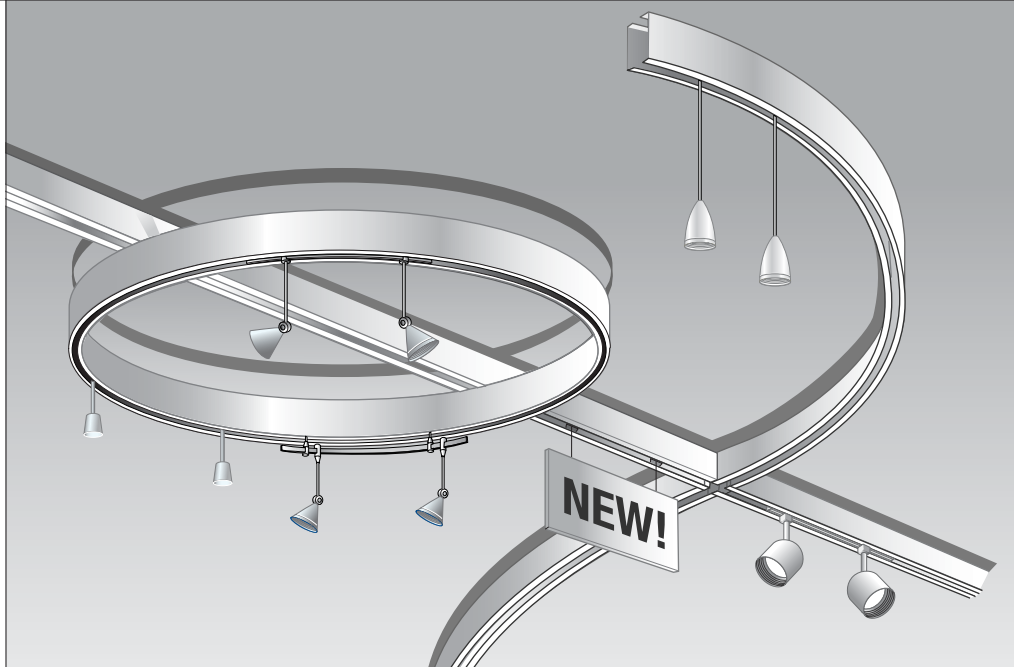

C² Paired Compasso™ Channels

Specialty Ceilings

Technical Service 800 USG.4YOU
Web Site www.usg.com
Samples/Literature 888 874.2450
Samples/Literature Fax 888 874.2348
Customer Service 800 950.3839
Literature Number IC401

Product Information	Materials	Painted steel.
	Finishes	Standard Colors, Advantage Colors and custom colors.

Custom Designs
Pre-engineered – no field-cutting

Size Options	Narrow Reveal (5/8")			Wide Reveal (1-3/8")	
	4"	6"	8"	6"	8"
	 1 3/4"	 1 3/4"	 1 3/4"	 2 1/2"	 2 1/2"

Supporting technical literature
IC400.
Recycled content
See the Recycled Content selector.

SAFETY FIRST!
Follow good safety practices. Read material safety data sheets and related literature on products before specification and/or installation.

Manufactured by
USG Interiors, Inc.
125 South Franklin Street
Chicago, IL 60606

The following are trademarks of USG Interiors, Inc., or a related company: COMPASSO, USG.

IC401/rev. 6-04
© 2004, USG Interiors, Inc.
Printed in U.S.A.