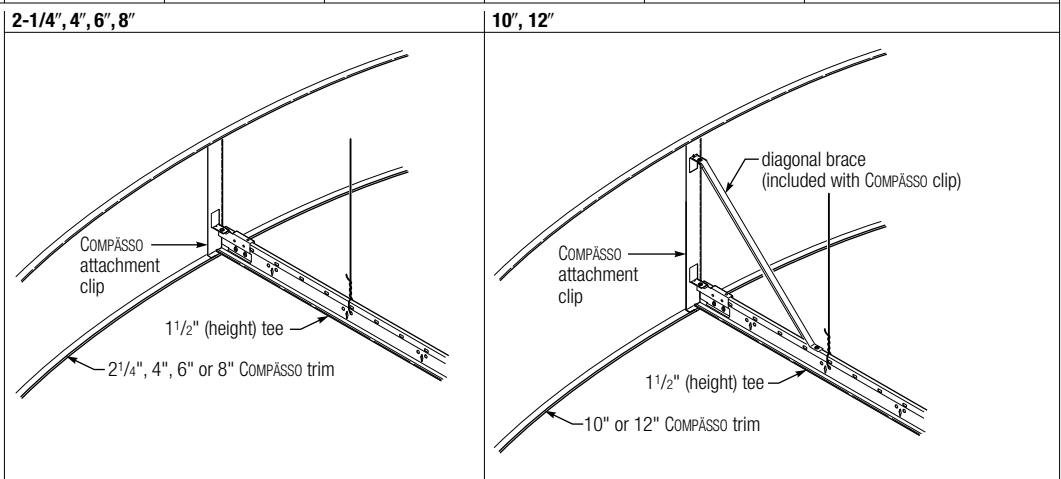

Trim Profiles

2-1/4"	4"	6"	8"	10"	12"

Attachment Clip

For More Information

Product literature
 System brochure: IC400
 Data sheet: IC309

Online tools
usgdesignstudio.com

Recycled content
 COMPASSO 2-1/4", 4", 6" and 8":
 20% recycled content;
 10" and 12": 70% recycled content.

Footnote
 1. Dependent on location; contact your USG representative.
 2. Available for 2-1/4", 4", 6" and 8" profiles.