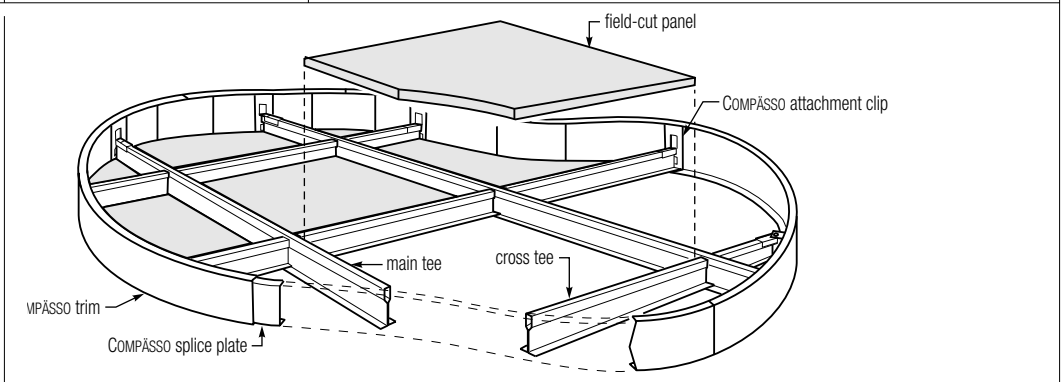

Features and Benefits

- Creates free-form ceiling islands or fascias to define space and provide visual impact.
- Available in six trim heights: 2-1/4", 4", 6", 8", 10" and 12".
- Costs a fraction of conventional drywall soffit construction.
- Made to order—arrives onsite pre-engineered.
- Strong, durable, and long-lasting steel or aluminum construction.
- Guaranteed to fit all USG ceiling systems.

Trim Profiles

2-1/4"	4"	6"	8"	10"	12"

Attachment Clip

For More Information

Product literature
 System brochure: IC400
 Data sheet: IC309

Online tools
usgdesignstudio.com

Recycled content
 COMPASSO 2-1/4", 4", 6" and 8":
 20% recycled content;
 10" and 12": 70% recycled content.

Footnote
 1. Dependent on location; contact your USG representative.
 2. Available for 2-1/4", 4", 6" and 8" profiles.