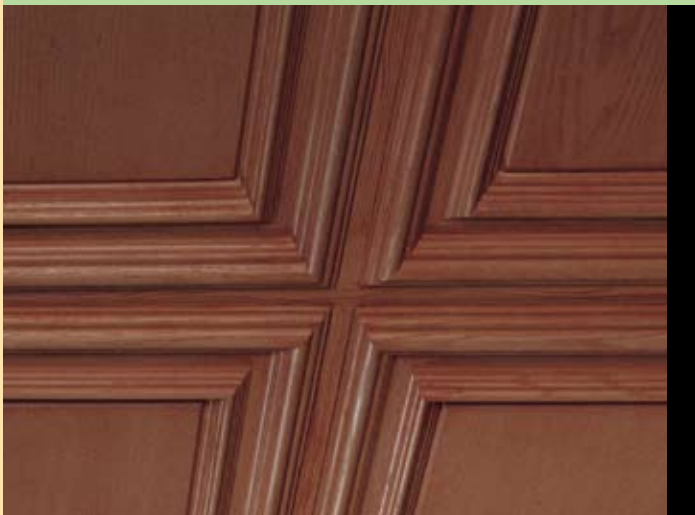

Features and Benefits

- –The look of a turn-of-the-century sculpted ceiling with complete accessibility to above-ceiling utilities.
- –Pre-cut openings for hardware available or openings can be field-cut on site.
- –Custom panel styles can be manufactured to meet exact design requirements.
- –Custom colors and five woodgrain finishes with matching suspension system available.

Applications

- –Financial institutions
- –Office conference areas
- –Ornate public spaces

Call 888.874.2450 for color samples