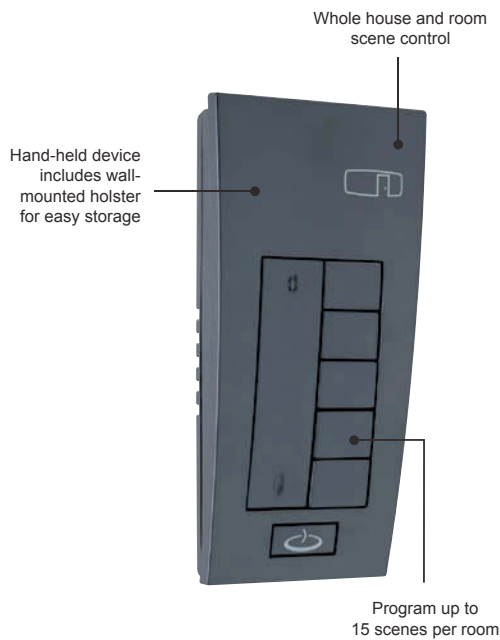

RF Lighting Control System

The RF Lighting Control System allows homeowners to control lights, ceiling fans and small appliances from anywhere in the home. The system can handle up to 127 rooms and 1,023 devices – making it the perfect lighting control system for any size home.

System Features and Benefits

- Whole house and room scene control
- Frequency-agile Radio Frequency (RF) wireless communications technology
- Increase control with RS232 and IR to RF interfaces
- Plug-in modules allow control of small appliances and table or floor lamps

SWITCHES

PRODUCT	PART #	DESCRIPTION	RATING
In-Wall Switch 	NEW! LC2201-BK LC2201-IV LC2201-LA LC2201-WH	Perfect for controlling lights that don't need dimming, the In-Wall Switch can be included in scene programming for use with Room and Whole-House Scene Controllers.	800 W

PRODUCT	PART #	DESCRIPTION	RATING
Plug-In Small Appliance Module 	LC2250 	Control small appliances, including coffee machines, radios, TVs and more with this plug-in module.	N/A

INTERFACES

PRODUCT	PART #	DESCRIPTION
RS232 to RF Interface 	LC2450 	Incorporate RS232-compliant home theater systems, computers and other devices by using this interface.