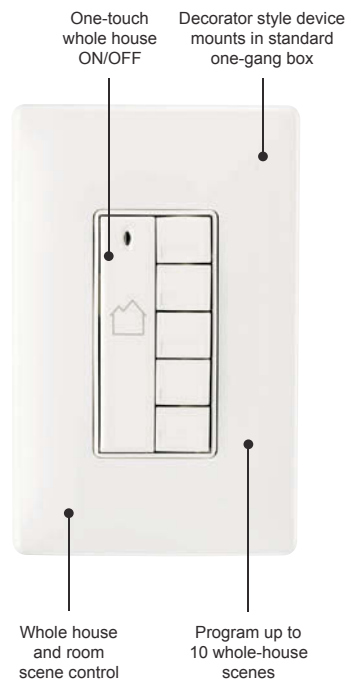

RF Lighting Control System

The RF Lighting Control System allows homeowners to control lights, ceiling fans and small appliances from anywhere in the home. The system can handle up to 127 rooms and 1,023 devices – making it the perfect lighting control system for any size home.

System Features and Benefits

- Whole house and room scene control
- Frequency-agile Radio Frequency (RF) wireless communications technology
- Increase control with RS232 and IR to RF interfaces
- Plug-in modules allow control of small appliances and table or floor lamps

SWITCHES

PRODUCT	PART #	DESCRIPTION	RATING
In-Wall Switch 	NEW! LC2201-BK LC2201-IV LC2201-LA LC2201-WH	Perfect for controlling lights that don't need dimming, the In-Wall Switch can be included in scene programming for use with Room and Whole-House Scene Controllers.	800 W

PRODUCT	PART #	DESCRIPTION	RATING
Plug-In Small Appliance Module 	LC2250 	Control small appliances, including coffee machines, radios, TVs and more with this plug-in module.	N/A

INTERFACES

PRODUCT	PART #	DESCRIPTION
RS232 to RF Interface 	LC2450 	Incorporate RS232-compliant home theater systems, computers and other devices by using this interface.