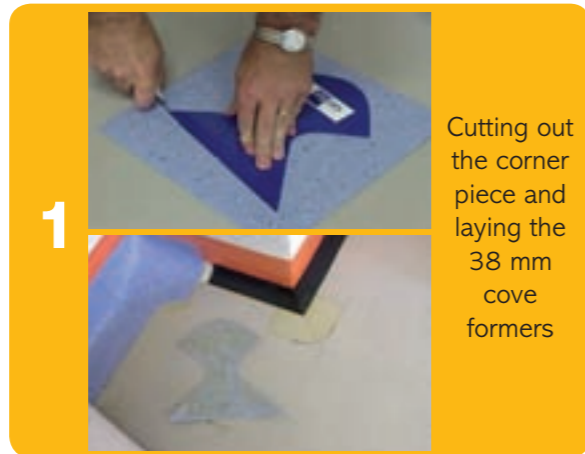

Installation in 3 steps:

Internal corners

Simplicity and ergonomics

Fitting the cove former and 38 mm cove formers

Cutting out and fitting the corner piece

Finishing

External angles

Adaptability

Cutting out the corner piece and laying the 38 mm cove formers

Fitting the corner piece

Finishing

Training:

The **TARAFIT™ corner system** is accessible to floor laying companies who have been trained by the Gerflor technical department*.