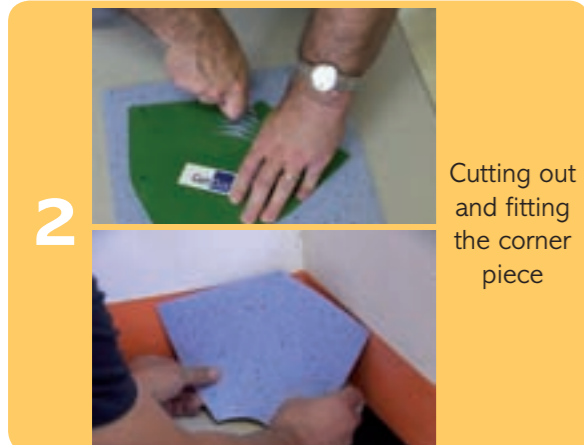

Installation in 3 steps:

Internal corners

Simplicity and ergonomics

Fitting the cove former and 38 mm cove formers

Cutting out and fitting the corner piece

Finishing

External angles

Adaptability

Cutting out the corner piece and laying the 38 mm cove formers

Fitting the corner piece

Finishing

Training:

The **TARAFIT™ corner system** is accessible to floor laying companies who have been trained by the Gerflor technical department*.