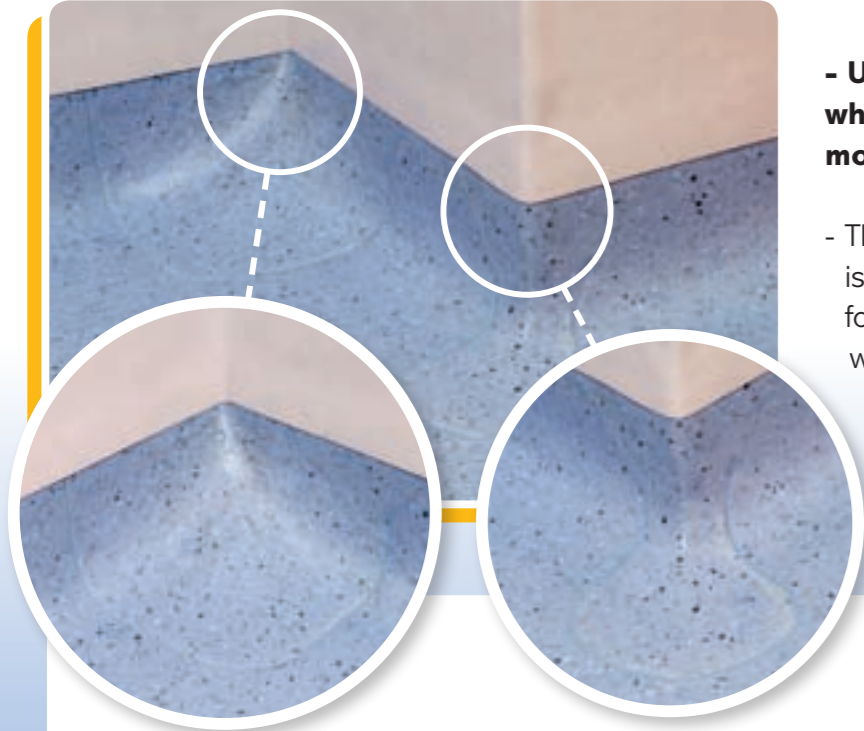

New www.gerflor.co.uk
www.gerflor.ie

Gerflor

Gerflor

Tarafit™:

an innovative corner system

- **Unique corner system which makes cleaning more efficient and hygienic**

- The TARAFIT™ corner system is an installation technique for internal and external angles which uses a specially cut piece of flooring to obviate the need for corner welding.

A patented system

The **TARAFIT™ corner system** which is the only one of its kind in the world, is patented for use with GERFLOR PVC floor coverings.

Designed to meet the exacting requirements of end user clients