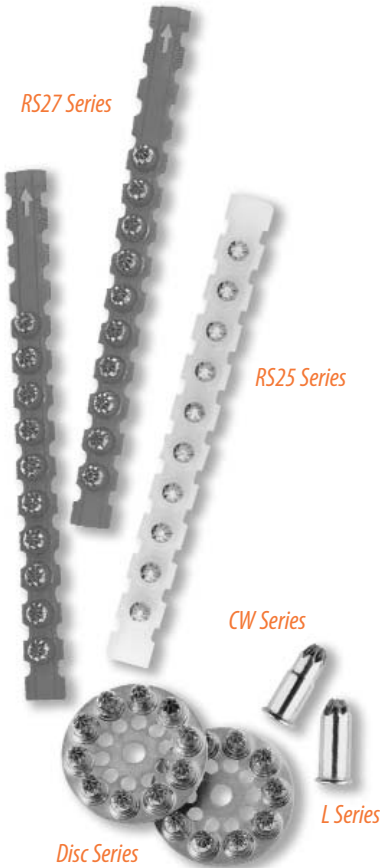

## Selection Charts

### RAMSET LOADS FOR LOW VELOCITY TOOLS

TOOL MODEL	PART NUMBER	POWER LEVEL	COLOR	CALIBER/TYPE	PACKAGING
D60/D60L, D45/D45A and AutoFast	<b>2D60</b>	2	Brown	.25 Disc	all 10 disc
	<b>3D60</b>	3	Green	.25 Disc	10 discs/box
	<b>4D60</b>	4	Yellow	.25 Disc	
D45/D45A and AutoFast	<b>5D45</b>	5	Red	.25 Disc	10 discs/box
721, 4170, M70 RS22, HD22	<b>22CW</b>	2	Brown	.22 Single	all 100/box
	<b>32CW</b>	3	Green	.22 Single	
	<b>42CW</b>	4	Yellow	.22 Single	
SA270, Cobra Viper and Rocket	<b>2RS27</b>	2	Brown	.27 Strip	all 10 strip 10 strips/box
	<b>3RS27</b>	3	Green	.27 Strip	
	<b>4RS27</b>	4	Yellow	.27 Strip	
	<b>5RS27</b>	5	Red	.27 Strip	
L1600	<b>L674</b>	4	Yellow	.22 Single	all 100/box
	<b>L675</b>	5	Red	.22 Single	

### RAMSET LOADS FOR HILTI TOOLS

TOOL MODEL	PART NUMBER	POWER LEVEL	COLOR	CALIBER/TYPE	PACKAGING
DX-35	<b>3RS25</b>	3	Green	.25 Strip	all 10 strip 10 strips/box
	<b>4RS25</b>	4	Yellow	.25 Strip	
	<b>5RS25</b>	5	Red	.25 Strip	
DX-350, DX-351 DX-36M, DX460	<b>2RS27</b>	2	Brown	.27 Strip	all 10 strip 10 strips/box
	<b>3RS27</b>	3	Green	.27 Strip	
	<b>4RS27</b>	4	Yellow	.27 Strip	
	<b>5RS27</b>	5	Red	.27 Strip	all 10 strip 10 strips/box
DX-350, DX-351 DX-36M, DX-451 DX-460	<b>6RS27</b>	6	Purple	.27 Strip	all 10 strip 10 strips/box
DXE37, DXE72	<b>22CW</b>	2	Brown	.22 Single	all 100/box
	<b>32CW</b>	3	Green	.22 Single	
	<b>42CW</b>	4	Yellow	.22 Single	