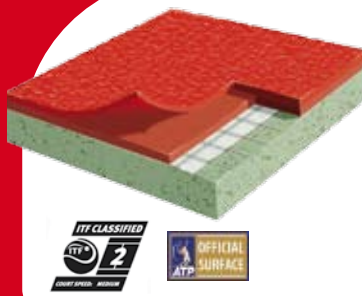

Specialised Surfaces

Taraflex® Tennis

Sanosol® High performance surface for portable and permanent installation. 4 colours

	London 6504		Paris 6118
	Melbourne 6471		New York 6473