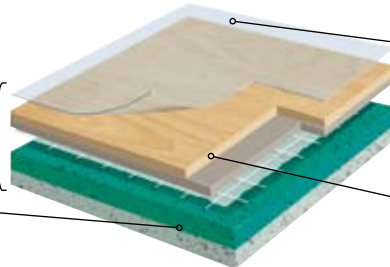

Multipurpose indoor sports flooring

The heart of a winning Taraflex® sports floor

Antibacterial and fungicidal treatment
Hygiene

Sanosol®

Double density foam backing Cellular Xtreme Process
Comfort - Safety - Performance

CXP™

••• Triple-Action
Protecsol®

Surface treatment
Easy maintenance
Playability
Antifriction burn

D-Max™

Multi-layer surface
Maximum durability

Taraflex® Sport Performance Plus