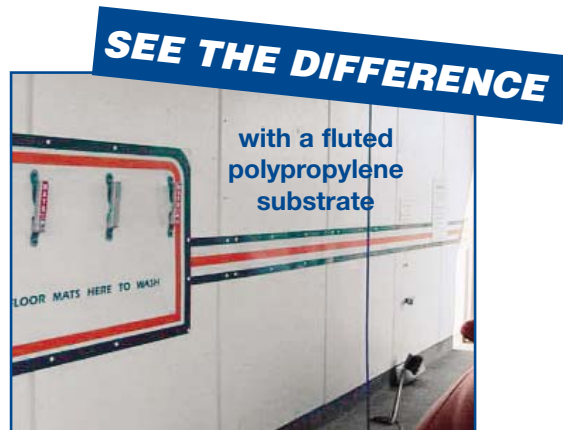

FOR BEAUTIFUL CAR WASH WALLS USE KEMPLY® WITH FLUTED POLYPROPYLENE

Abuse Resistant frp

Fluted Polypropylene

CAR WASHES CERTAINLY TAKE A BEATING

With constant water saturation, you need a wall that is going to stand up to excessive moisture and weather variations.

Kemply has always been a great solution for areas that face heavy moisture because of its unique Surfaseal® finish, which seals the surface, preventing moisture from seeping into the panel. No moisture means no mold, mildew, or bacteria growth, which leaves you with attractive, low maintenance walls!

Kemply made with a fluted polypropylene substrate has the structural strength you need, and will prevent/minimize buckles in the walls.

kemlite
Thermoset Frp Products

1.800.435.0080
1.815.467.8600
1.815.467.8666 fax
salesbp@cranecomposites.com
www.glasbord.com