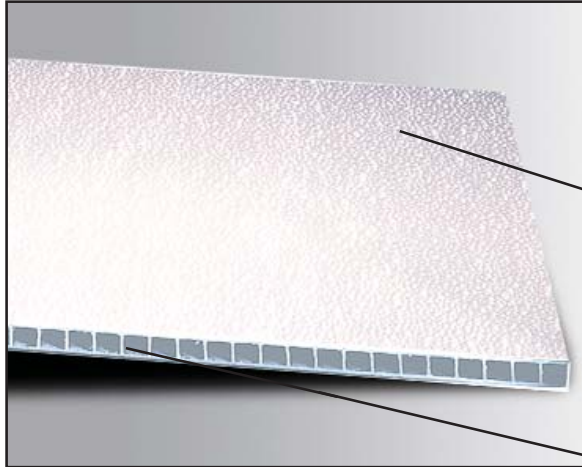

FOR BEAUTIFUL CAR WASH WALLS USE KEMPLY® WITH FLUTED POLYPROPYLENE

Abuse Resistant frp

Fluted Polypropylene

CAR WASHES CERTAINLY TAKE A BEATING

With constant water saturation, you need a wall that is going to stand up to excessive moisture and weather variations.

Kemply has always been a great solution for areas that face heavy moisture because of its unique Surfaseal® finish, which seals the surface, preventing moisture from seeping into the panel. No moisture means no mold, mildew, or bacteria growth, which leaves you with attractive, low maintenance walls!

Kemply made with a fluted polypropylene substrate has the structural strength you need, and will prevent/minimize buckles in the walls.

kemlite
Thermoset Frp Products

1.800.435.0080
1.815.467.8600
1.815.467.8666 fax
salesbp@cranecomposites.com
www.glasbord.com