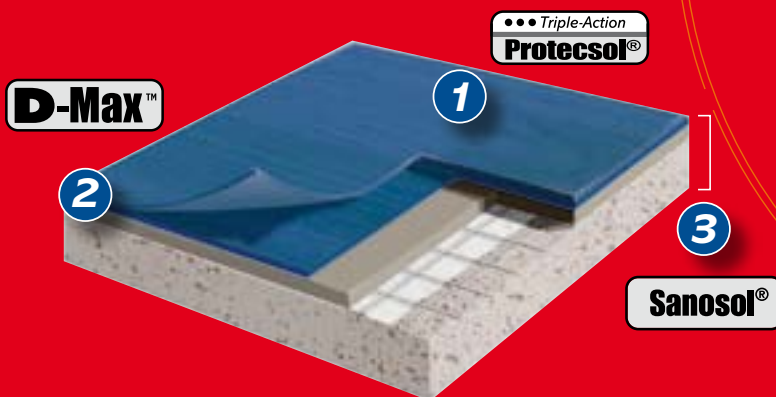

Taraflex® Futsal 6.2

Technical Data