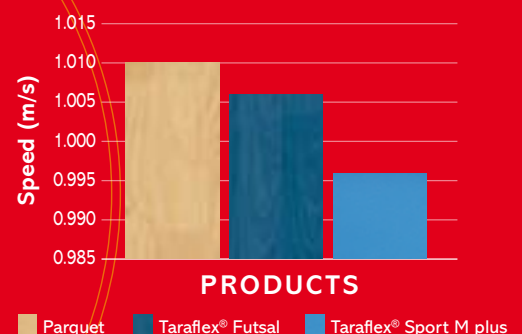

● Ball control roulette

Taraflex® Futsal's specific embossing and special surface treatment, Triple-Action ProtecSol®, guarantees a high slide surface to ensure perfect ball control and player ease of movement in all directions.