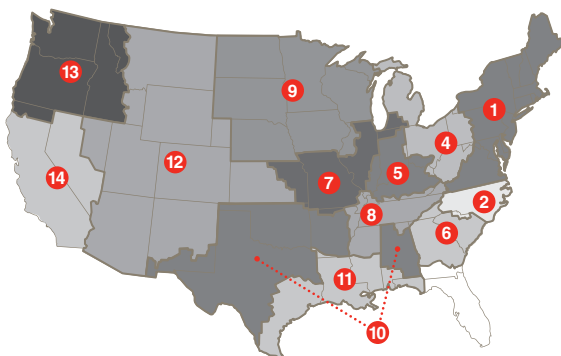

### Forest Green<sup>†</sup>

Not available in Service Areas 1, 2, 4, 5, 6, 7, 8, 9, 11, 12, 13, 14 (see map).

### Spanish Red<sup>†</sup>

Not available in Service Areas 1, 2, 4, 5, 6, 7, 8, 9, 11, 12, 13, 14 (see map).

## Color availability map

(Atlanta, Brookville, Compton, Denver, Houston, Irving, Kearny, Medina, Memphis, Minneapolis, Portland, Savannah-North, Summit)