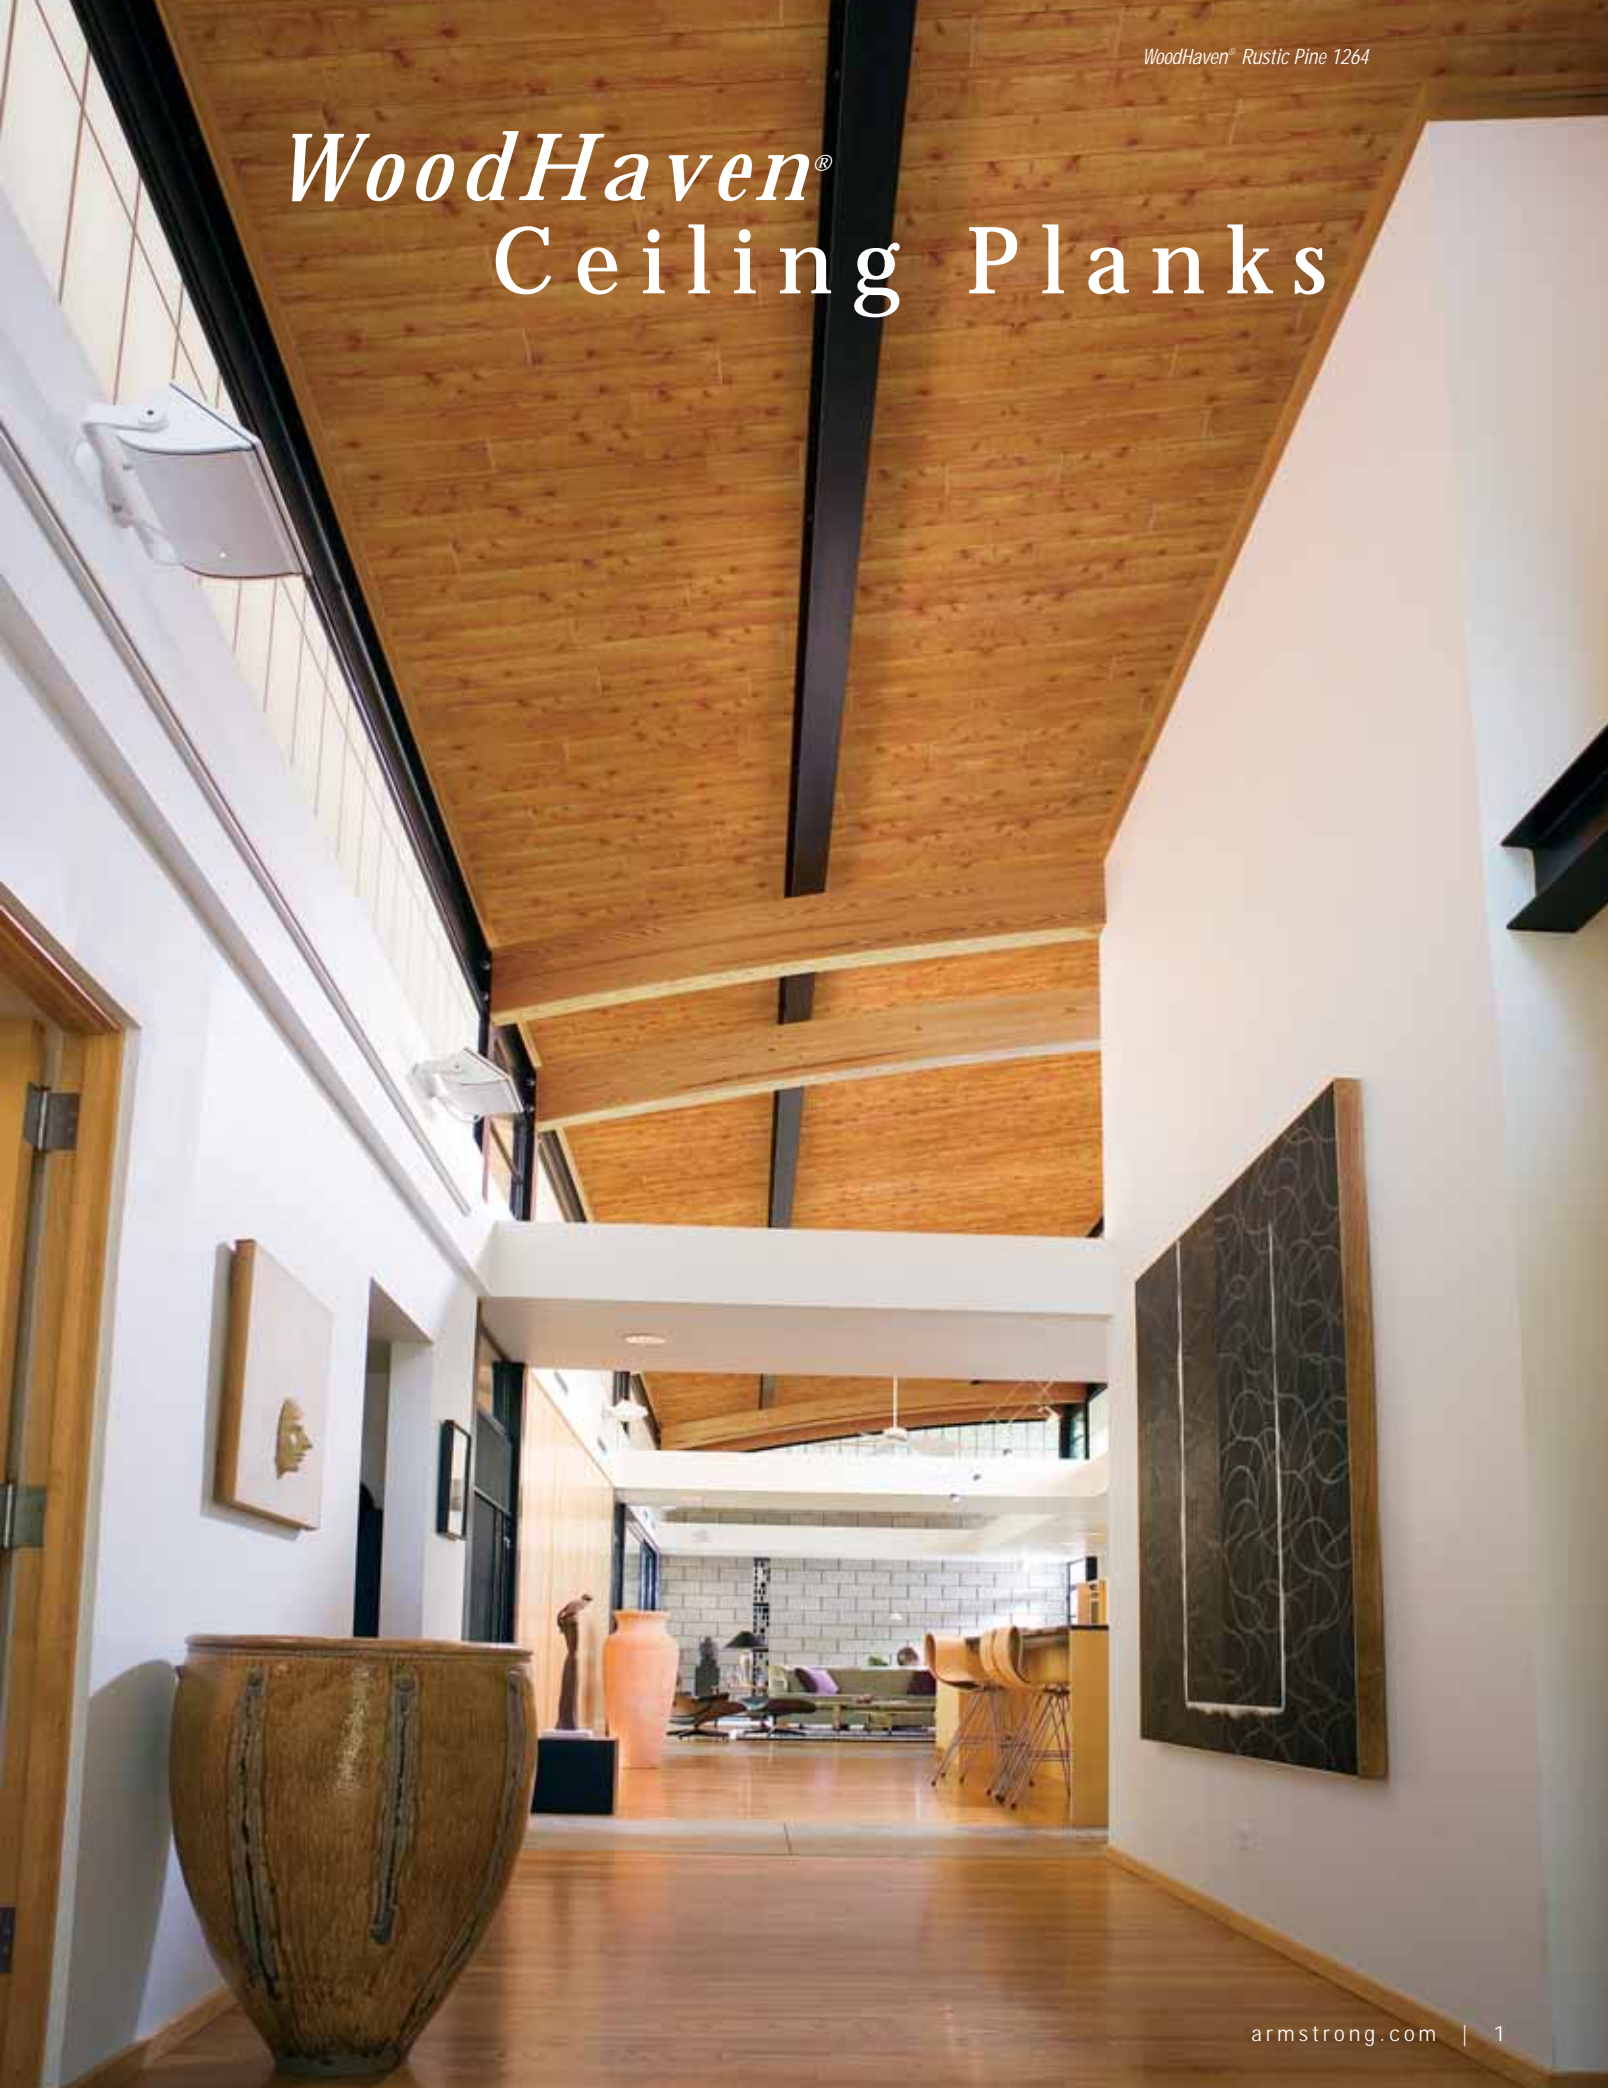

WoodHaven® Ceiling Planks

Add the warmth and beauty of natural-looking wood to your home by using WoodHaven® ceiling planks to make more than a room. Let it make a one-of-a-kind statement that is as unique as your lifestyle and individual taste. Available in 15 distinctive colors to match any style, WoodHaven ceiling planks — made of laminate MDF — are easy to handle and can be installed directly over your existing ceiling in just a weekend. Make your dreams a reality with the affordable beauty of WoodHaven ceiling planks.

1140 CLASSIC WHITE
0-42369-42272-7 (ctn. UPC)

1148 PAINTED WHITE
0-42369-22598-4 (ctn. UPC)

1149 Beadboard

WoodHaven on Walls

Consider the expanded range of decorating options with WoodHaven® used as wainscoting and backsplash. Enhance the aesthetic appeal of virtually any wall — including bathroom and kitchen applications — with two design selections, Painted White and Beadboard. The planks' beveled edges and shiplap detailing provide an authenticity of architectural detail and can be installed vertically, covering a maximum wall height of 42 inches. Or, if preferred, WoodHaven can also be installed horizontally. Either way, WoodHaven makes creating a total room design solution easy and affordable.